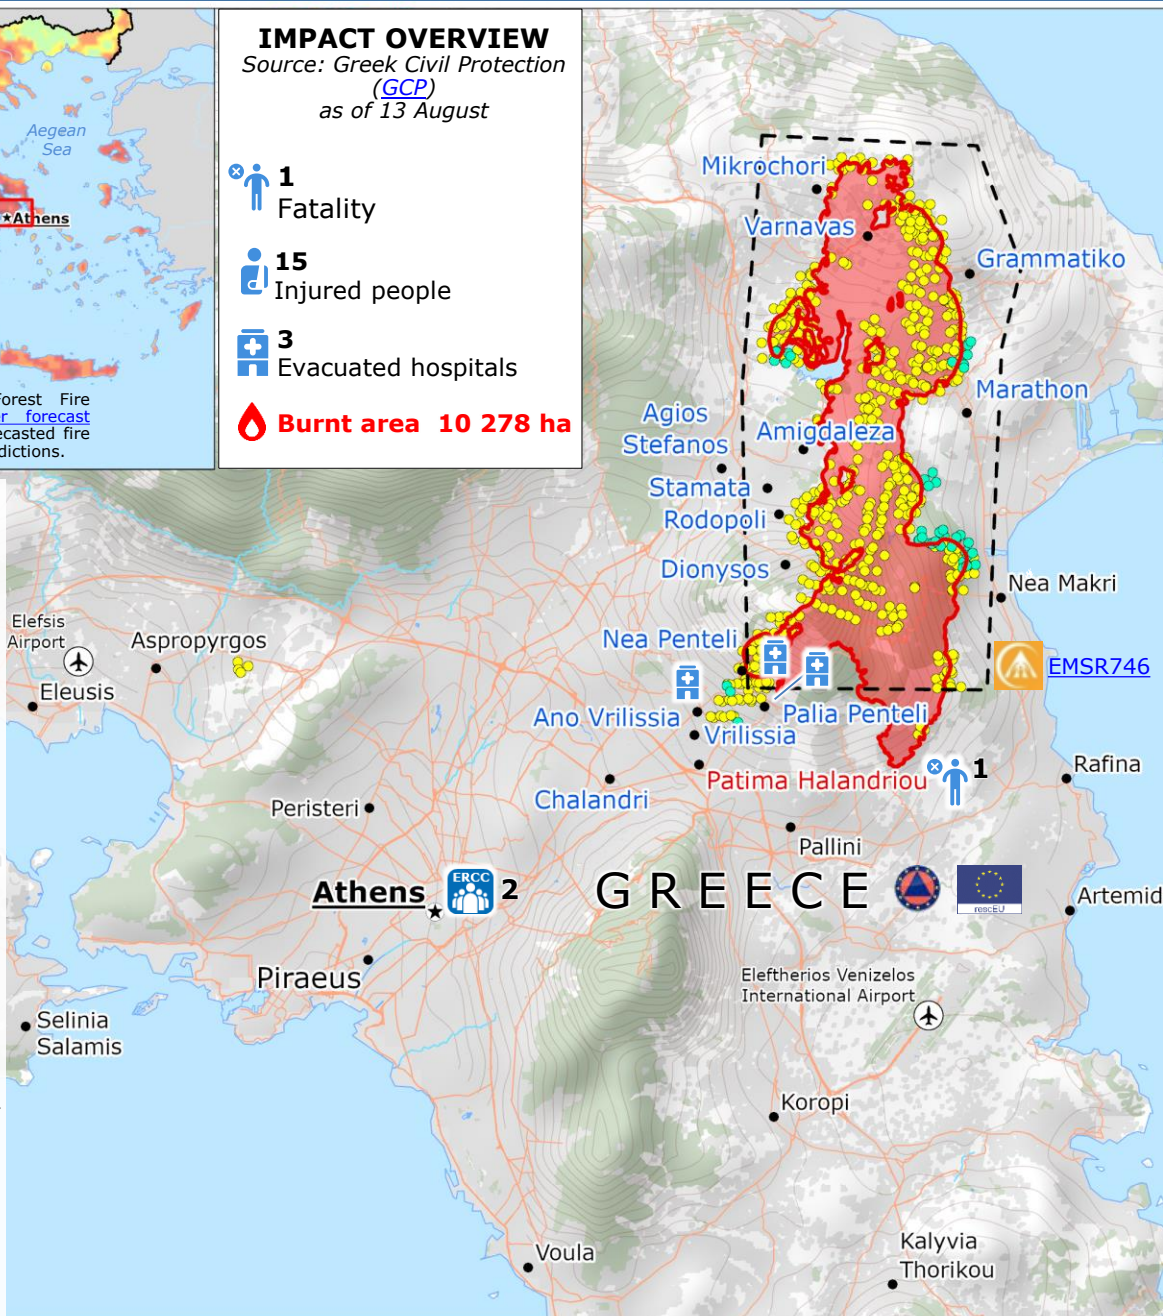

IMPACT OVERVIEW

Source: Greek Civil Protection (GCP) as of 13 August

- **1** Fatality
- **15** Injured people
- **3** Evacuated hospitals
- **Burnt area 10 278 ha**

Location of burnt areas
11 -13 August 2024 at 12 UTC
Source: Copernicus EMS [EFFIS](#)

Active fire detection
Source: Copernicus EMS [EFFIS](#) as of 13 August at 12 UTC

- 11 – 12 August 2024
- 13 August 2024
- Copernicus [EMSR746](#) activation
- Area of interest

Name Places with evacuated people
Source: GCP #1, #2

Name Places with reported fatalities
Source: GCP

- EU Civil Protection Mechanism (UCPM) activation
- [rescEU](#) aircraft deployment
- ERCC Liaison Officer
- Ground forest firefighting team with vehicles
- Aerial forest firefighting plane
- Aerial forest firefighting helicopter
- Airport
- Forest, green and nature reserve area
  Source: OSM
- Built-up area
  Source: Copernicus EMS [GHSL](#)
- Main road