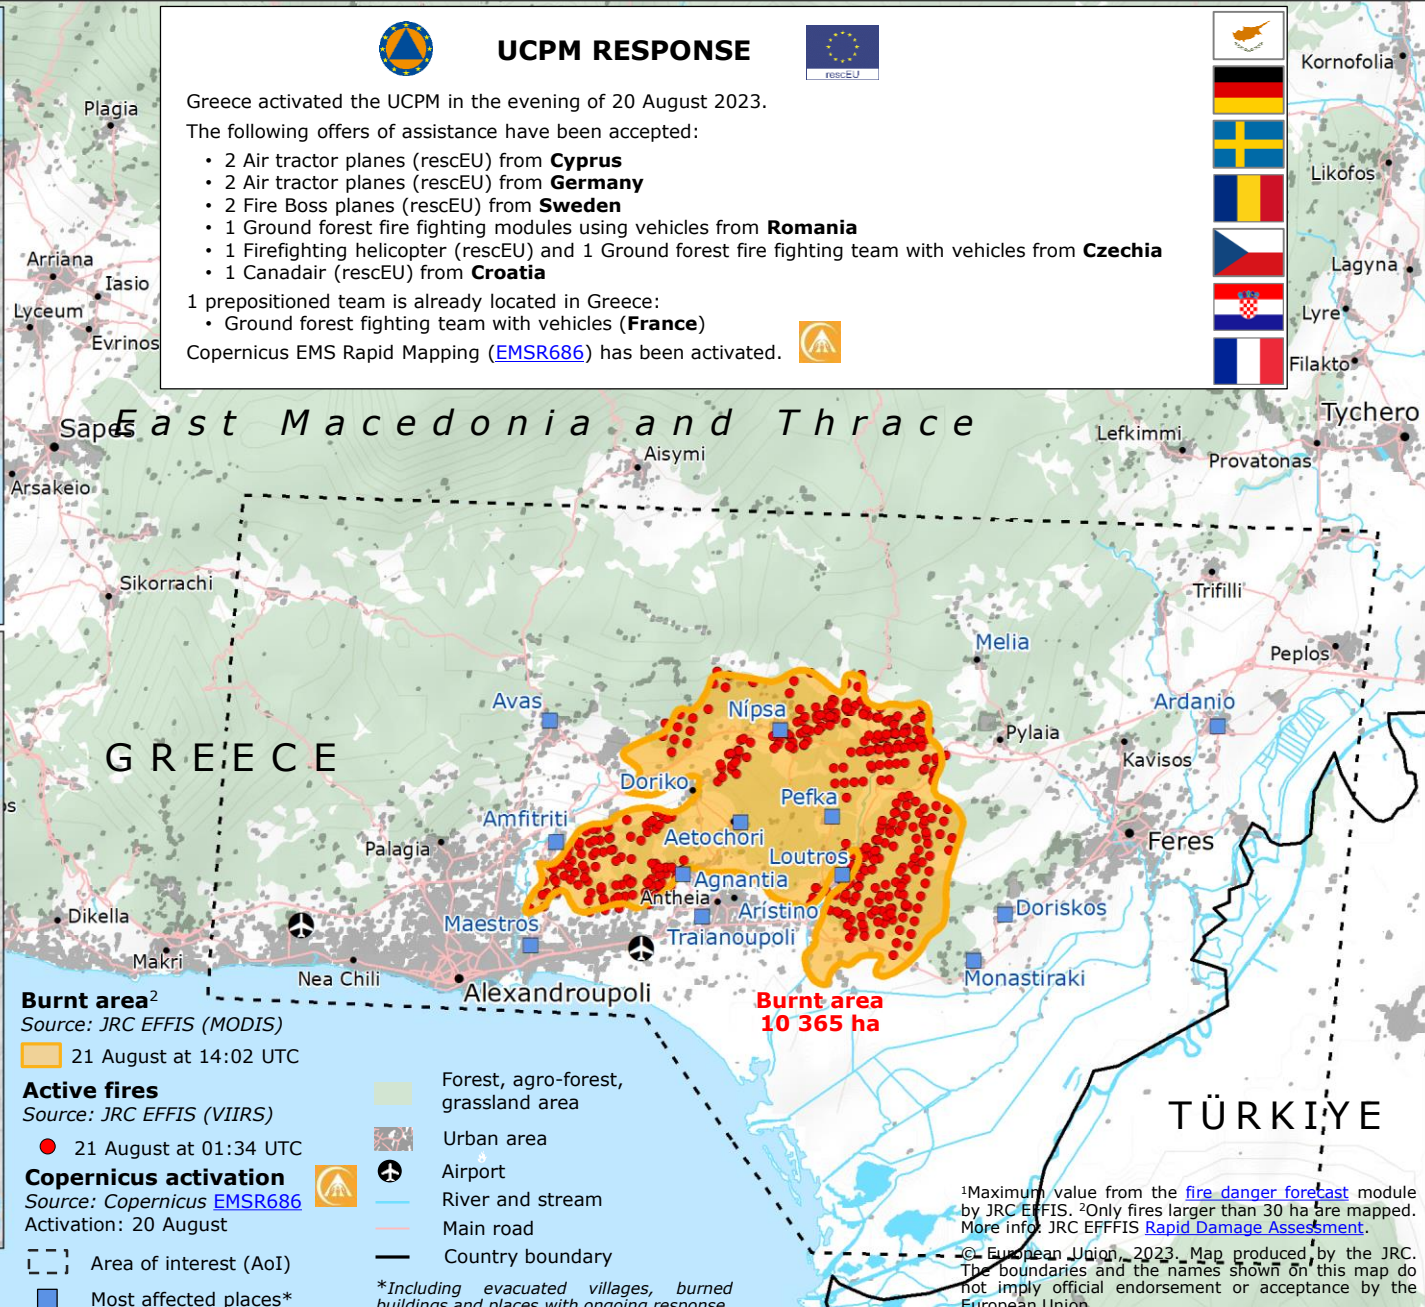

Greece | Wildfires and EU response

UCPM RESPONSE

Greece activated the UCPM in the evening of 20 August 2023.
The following offers of assistance have been accepted:

- 2 Air tractor planes (rescEU) from **Cyprus**
- 2 Air tractor planes (rescEU) from **Germany**
- 2 Fire Boss planes (rescEU) from **Sweden**
- 1 Ground forest fire fighting modules using vehicles from **Romania**
- 1 Firefighting helicopter (rescEU) and 1 Ground forest fire fighting team with vehicles from **Czechia**
- 1 Canadair (rescEU) from **Croatia**

1 prepositioned team is already located in Greece:

- Ground forest fighting team with vehicles (**France**)

Copernicus EMS Rapid Mapping ([EMSR686](#)) has been activated.

Kornofolia
 Likofos
 Lagyna
 Lyre
 Filakto
 Tychero