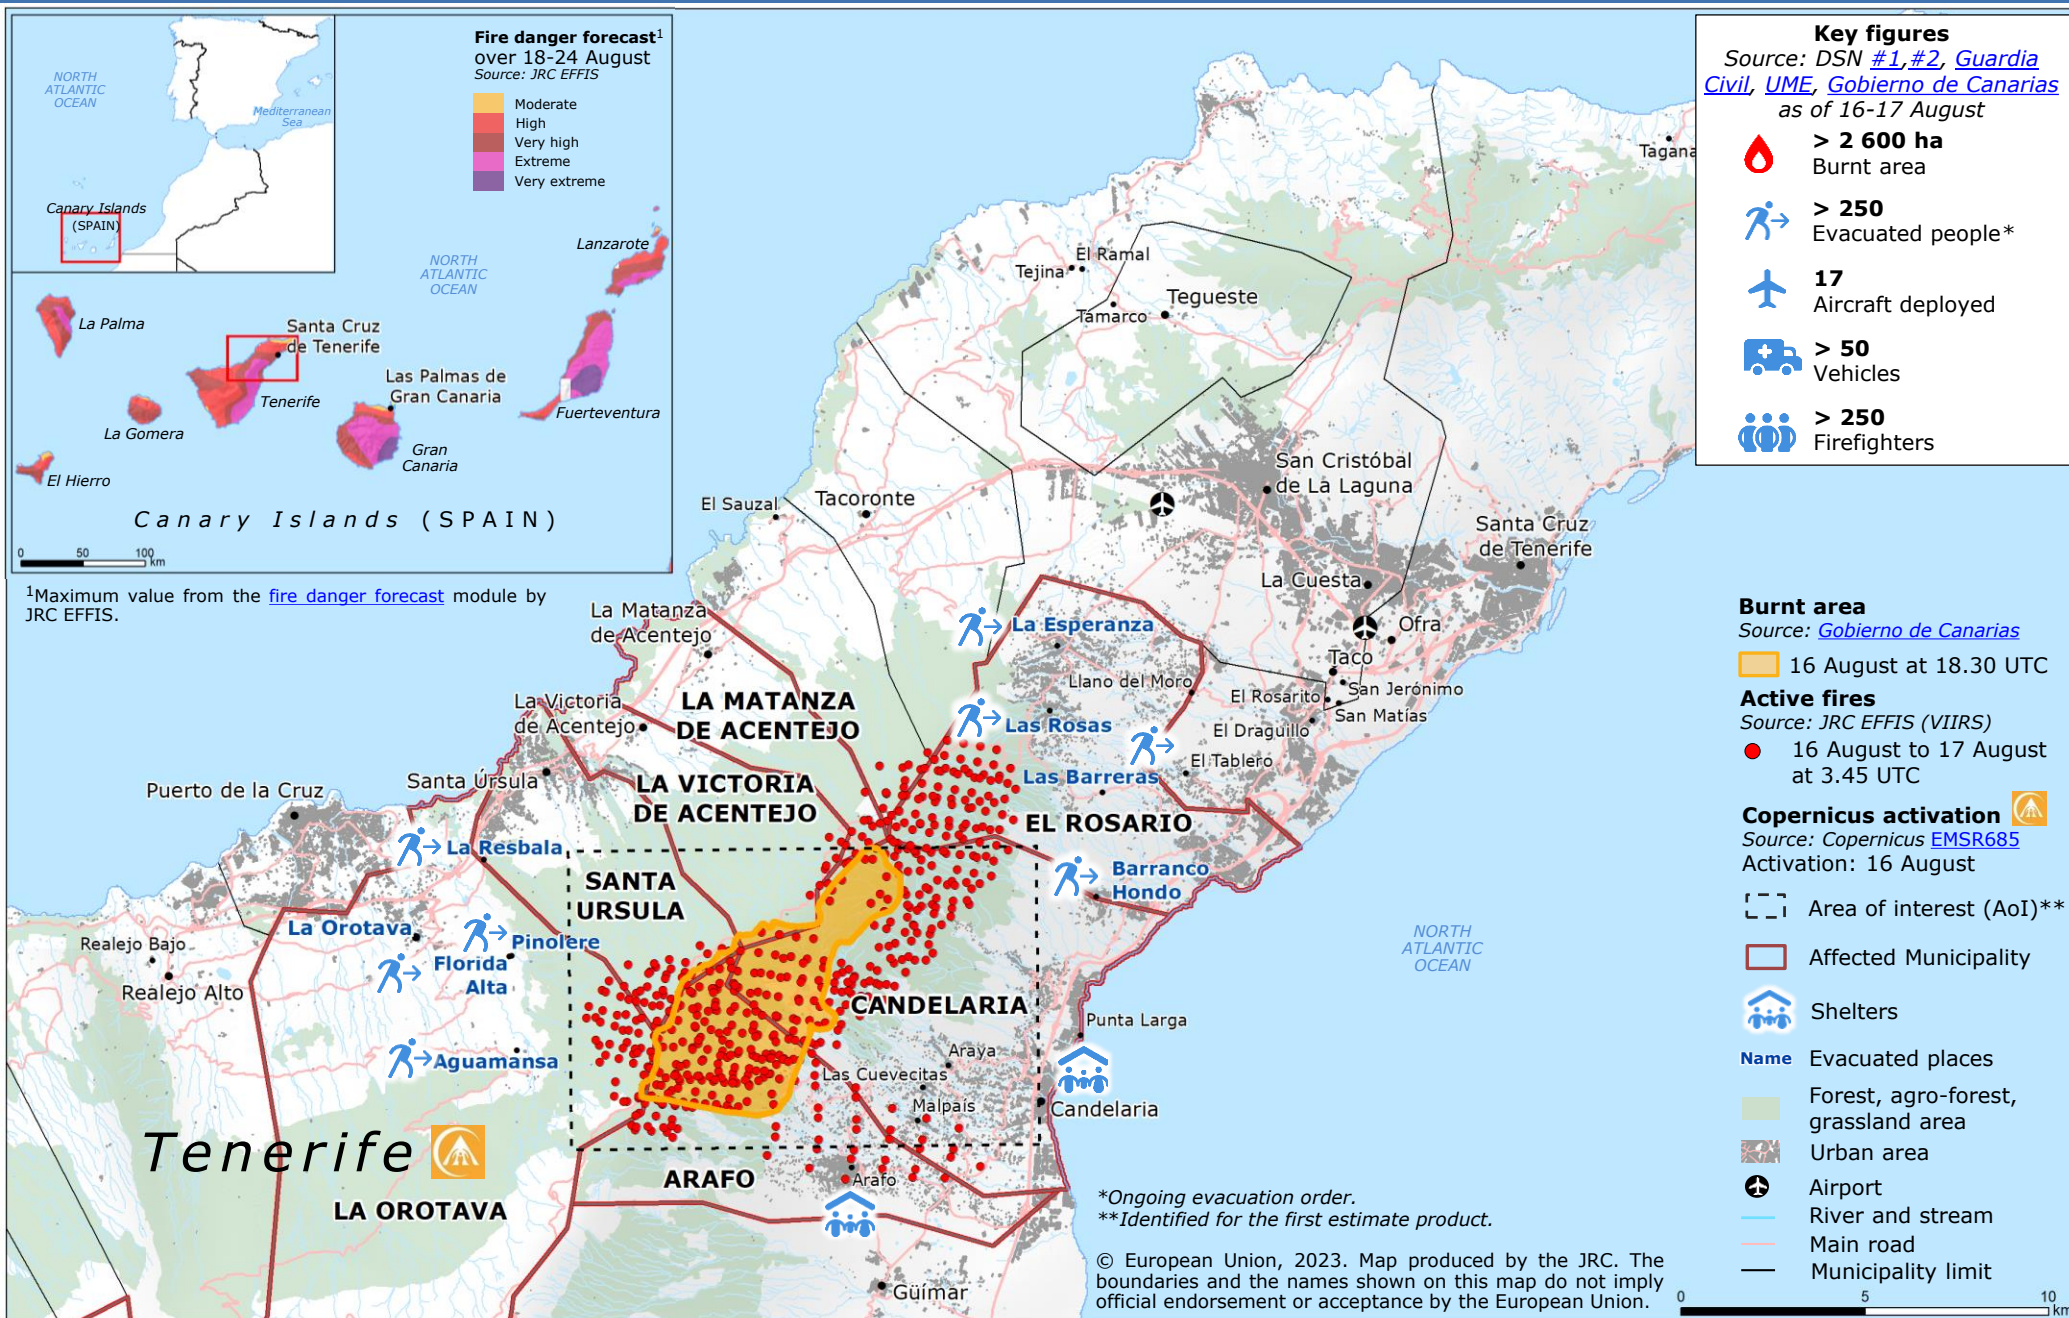

# Tenerife (Canary Islands, Spain) | Wildfire

<sup>1</sup>Maximum value from the fire danger forecast module by JRC EFFIS.