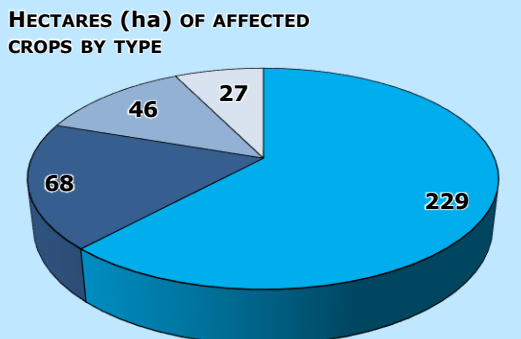

Eruption start: 19 Sep 2021
Eruption end: 13 Dec 2021
85 Days of activity

Situation overview
 Source: *Cabildo La Palma*

- > 7 000 evacuated people
- 2 329 affected people
- 1 676 affected buildings (of which 1,345 houses)
- > 73 km affected roads
- > 370 ha affected crop
- ≈ 1 219 ha affected area by lava