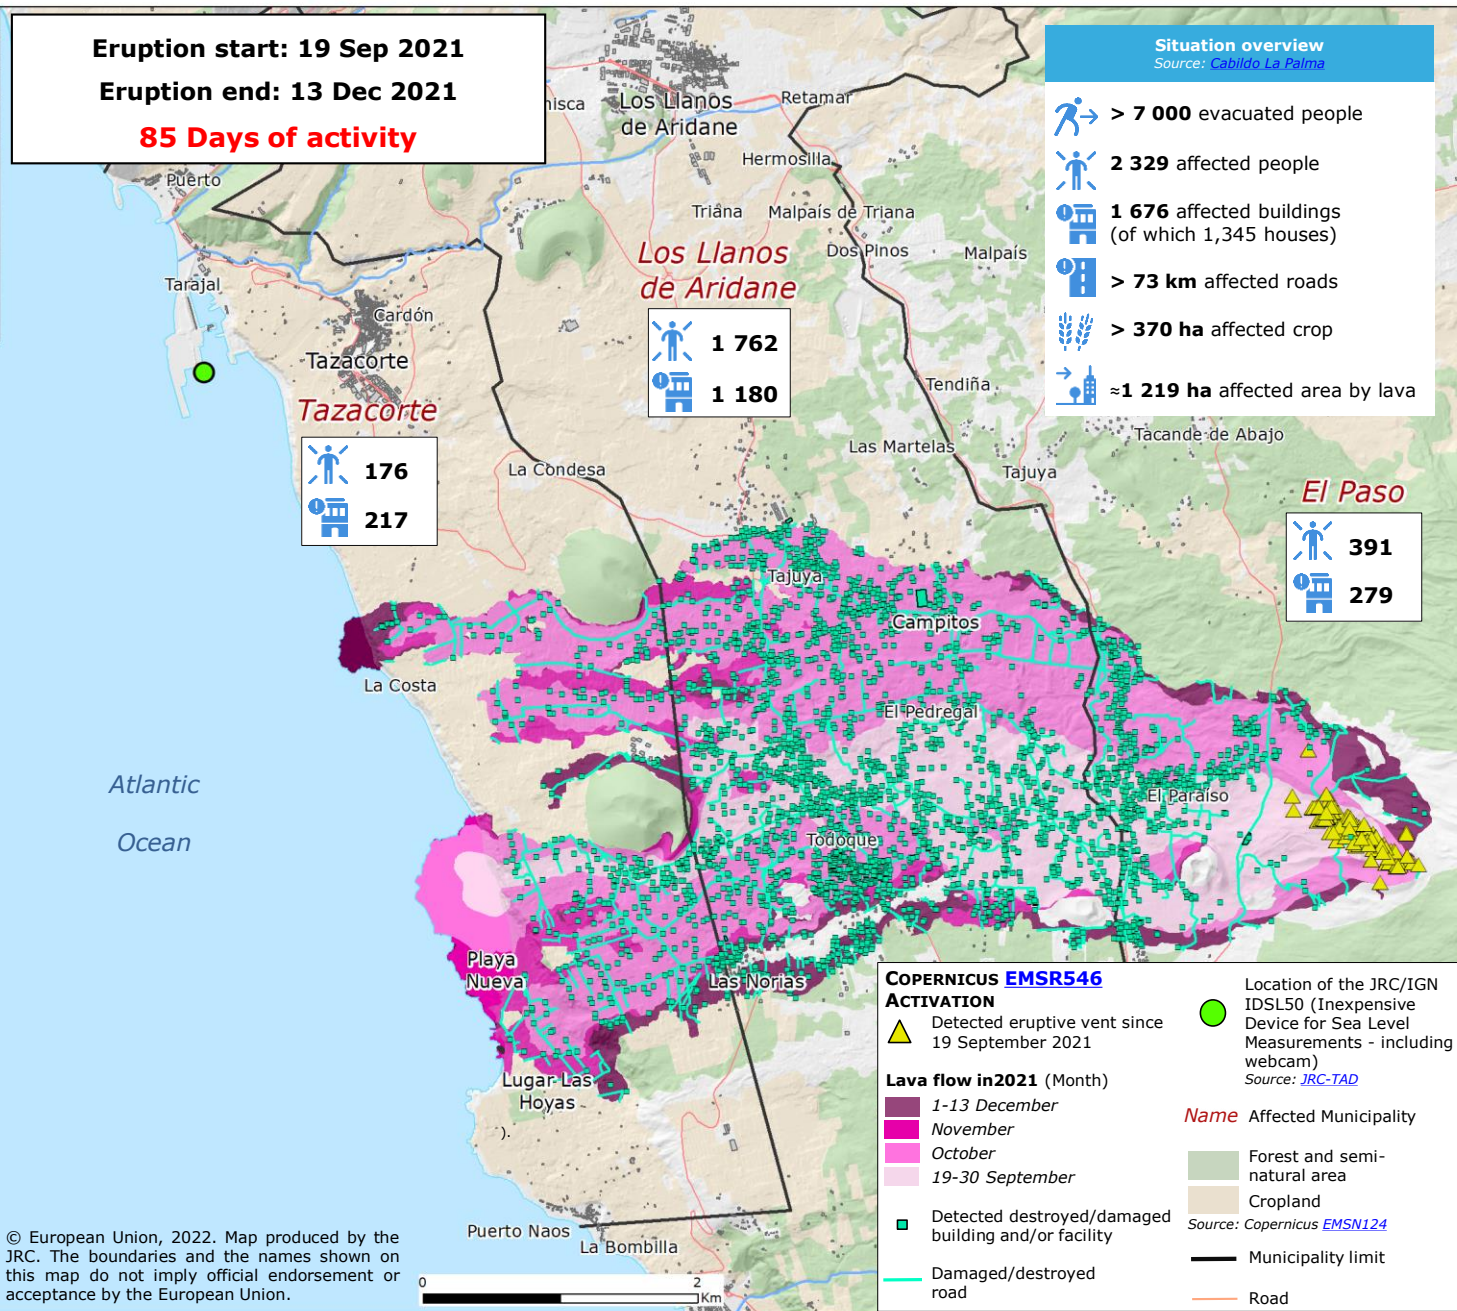

Eruption start: 19 Sep 2021
Eruption end: 13 Dec 2021
85 Days of activity

Situation overview
 Source: *Cabildo La Palma*

- > 7 000 evacuated people
- 2 329 affected people
- 1 676 affected buildings (of which 1,345 houses)
- > 73 km affected roads
- > 370 ha affected crop
- ≈ 1 219 ha affected area by lava

© European Union, 2022. Map produced by the JRC. The boundaries and the names shown on this map do not imply official endorsement or acceptance by the European Union.

Source of the graphs: *Cabildo La Palma*