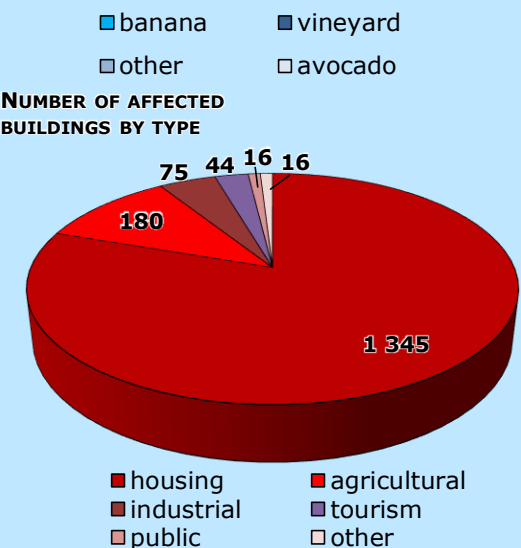

Eruption start: 19 Sep 2021
Eruption end: 13 Dec 2021
85 Days of activity

Situation overview
 Source: *Cabildo La Palma*

- > 7 000 evacuated people
- 2 329 affected people
- 1 676 affected buildings (of which 1,345 houses)
- > 73 km affected roads
- > 370 ha affected crop
- ≈ 1 219 ha affected area by lava