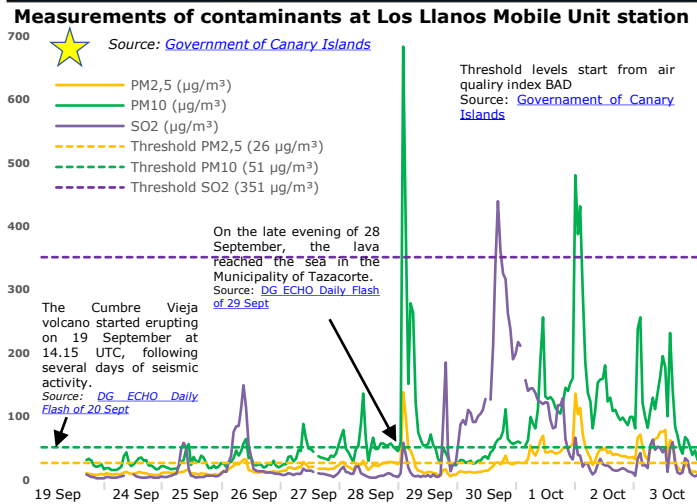

Spain, Canary Islands (La Palma) | Cumbre Vieja volcanic eruption

COPERNICUS EMSR546 DETECTION

- ▲ Eruptive vent
- Lava flow
- GDACS Orange alert
- Exclusion radius (2.5 km)
Source: [Government of Canary Islands](#)
- Maritime exclusion zone
Source: [Government of Canary Islands](#)

Name Municipalities under evacuation order
 Source: [Government of La Palma](#)

Name Areas under confinement orders
 Source: [Government of La Palma](#)

- Built-up
Source: [CNIG, OSM](#)
- Natural area
- Cropland
- Municipality limit
- Roads
- Port