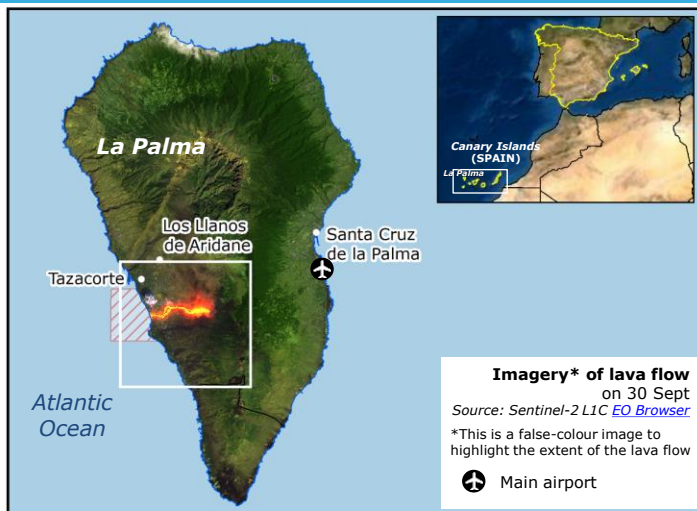

Spain, Canary Islands (La Palma) | Cumbre Vieja volcanic eruption

COPERNICUS EMSR546 DETECTION

- ▲ Eruptive vent
- Lava flow
- GDACS Orange alert
- Exclusion radius (2.5 km)
Source: [Government of Canary Islands](#)
- Maritime exclusion zone
Source: [Government of Canary Islands](#)

Name Municipalities under evacuation order
 Source: [Government of La Palma](#)

Name Areas under confinement orders
 Source: [Government of La Palma](#)

- Built-up
Source: [CNIG, OSM](#)
- Natural area
- Cropland
- Municipality limit
- Roads
- Port