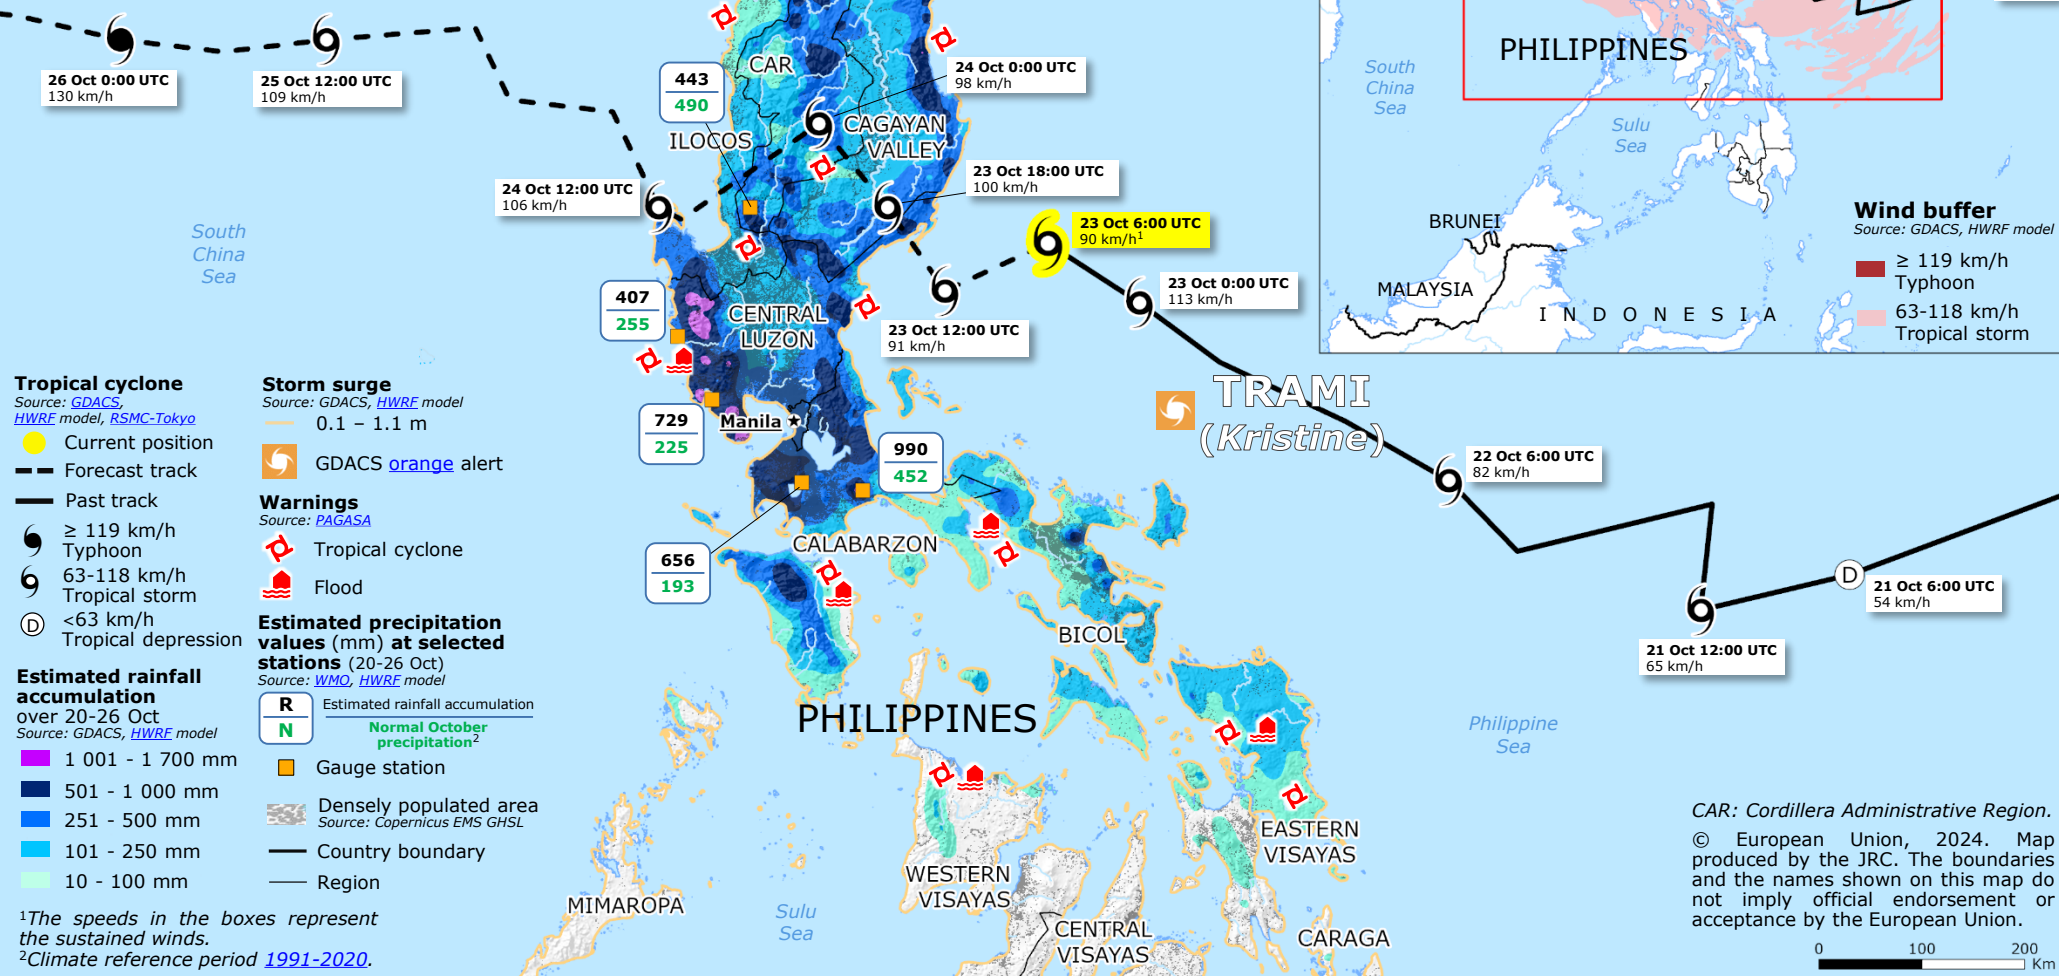

Philippines | Tropical cyclone TRAMI (Kristine)

Impact overview as of 23 October

Source: [NDRRMC](#)

- 3** Fatalities
- 6** Missing people
- 1** Injured people
- 54 655*** Displaced people
- 1 039 504** Affected people

Potential exposed population to rainfall

Source: [GDACS](#)

- 1 001 – 1 700 mm
~ **7 350**
- 501 – 1 000 mm
> **1.99 million**

*45 998 in 1 223 evacuation centres

CAR: Cordillera Administrative Region.
 © European Union, 2024. Map produced by the JRC. The boundaries and the names shown on this map do not imply official endorsement or acceptance by the European Union.