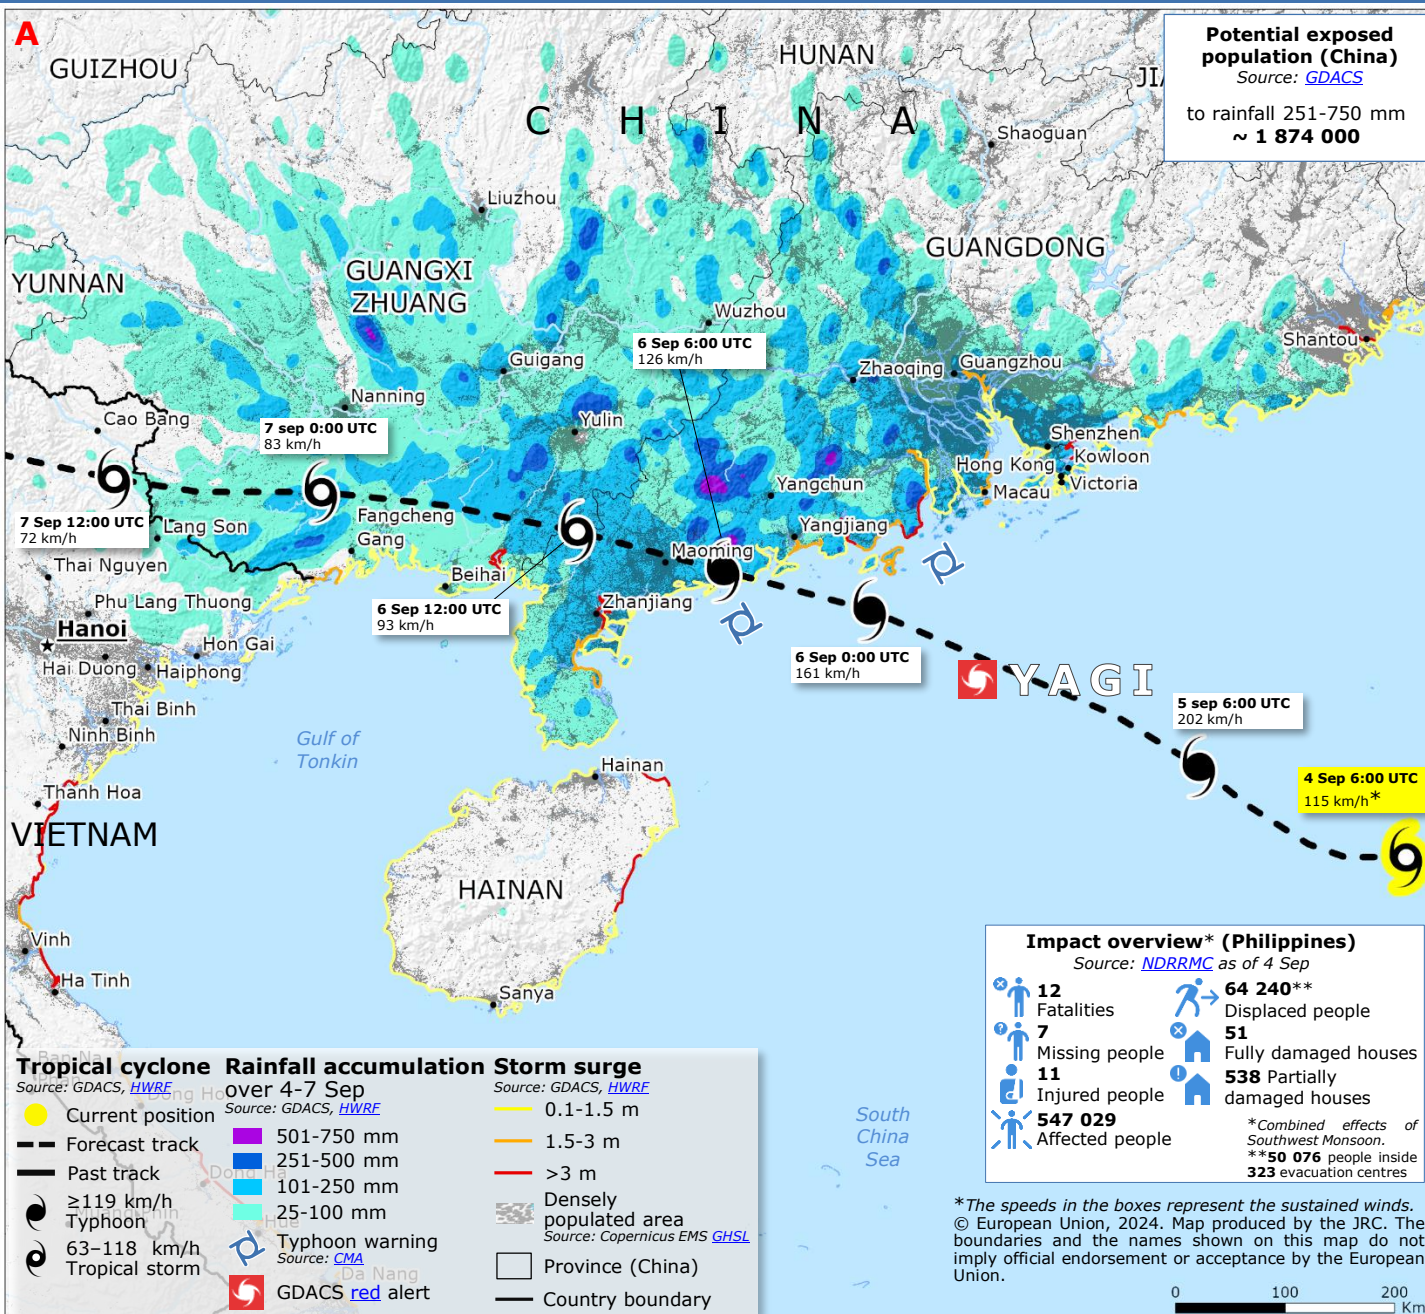

# China, Philippines | Tropical cyclone YAGI (*Enteng*)

Impact overview* (Philippines)	
Source: <a href="#">NDRRMC</a> as of 4 Sep	
<span style="color: blue;">⊕</span> 12 Fatalities	<span style="color: blue;">⊕</span> 64 240** Displaced people
<span style="color: blue;">⊕</span> 7 Missing people	<span style="color: blue;">🏠</span> 51 Fully damaged houses
<span style="color: blue;">⊕</span> 11 Injured people	<span style="color: blue;">🏠</span> 538 Partially damaged houses
<span style="color: blue;">⊕</span> 547 029 Affected people	

\*Combined effects of Southwest Monsoon.  
 \*\*50 076 people inside 323 evacuation centres

\*The speeds in the boxes represent the sustained winds.  
 © European Union, 2024. Map produced by the JRC. The boundaries and the names shown on this map do not imply official endorsement or acceptance by the European Union.