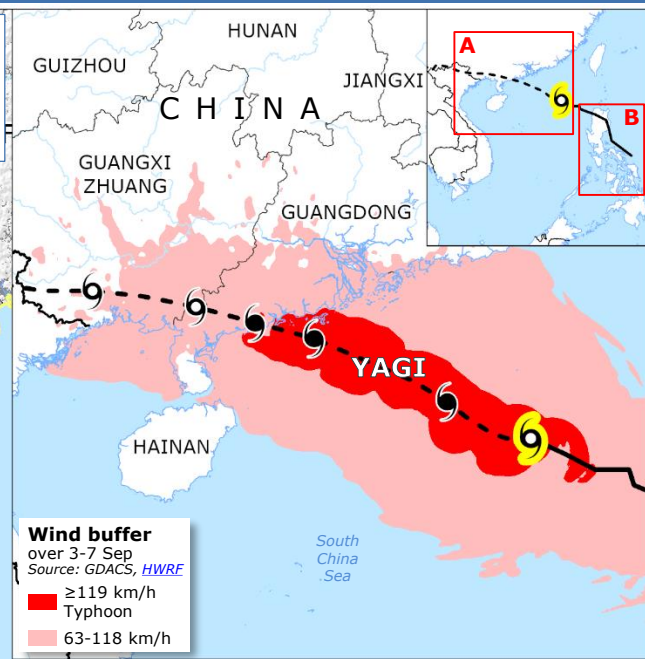

# China, Philippines | Tropical cyclone YAGI (*Enteng*)

Impact overview* (Philippines)	
Source: <a href="#">NDRRMC</a> as of 4 Sep	
<span style="color: blue;">⊕</span> 12 Fatalities	<span style="color: blue;">⊕</span> 64 240** Displaced people
<span style="color: blue;">⊕</span> 7 Missing people	<span style="color: blue;">🏠</span> 51 Fully damaged houses
<span style="color: blue;">⊕</span> 11 Injured people	<span style="color: blue;">🏠</span> 538 Partially damaged houses
<span style="color: blue;">⊕</span> 547 029 Affected people	

\*Combined effects of Southwest Monsoon.  
 \*\*50 076 people inside 323 evacuation centres

\*The speeds in the boxes represent the sustained winds.  
 © European Union, 2024. Map produced by the JRC. The boundaries and the names shown on this map do not imply official endorsement or acceptance by the European Union.