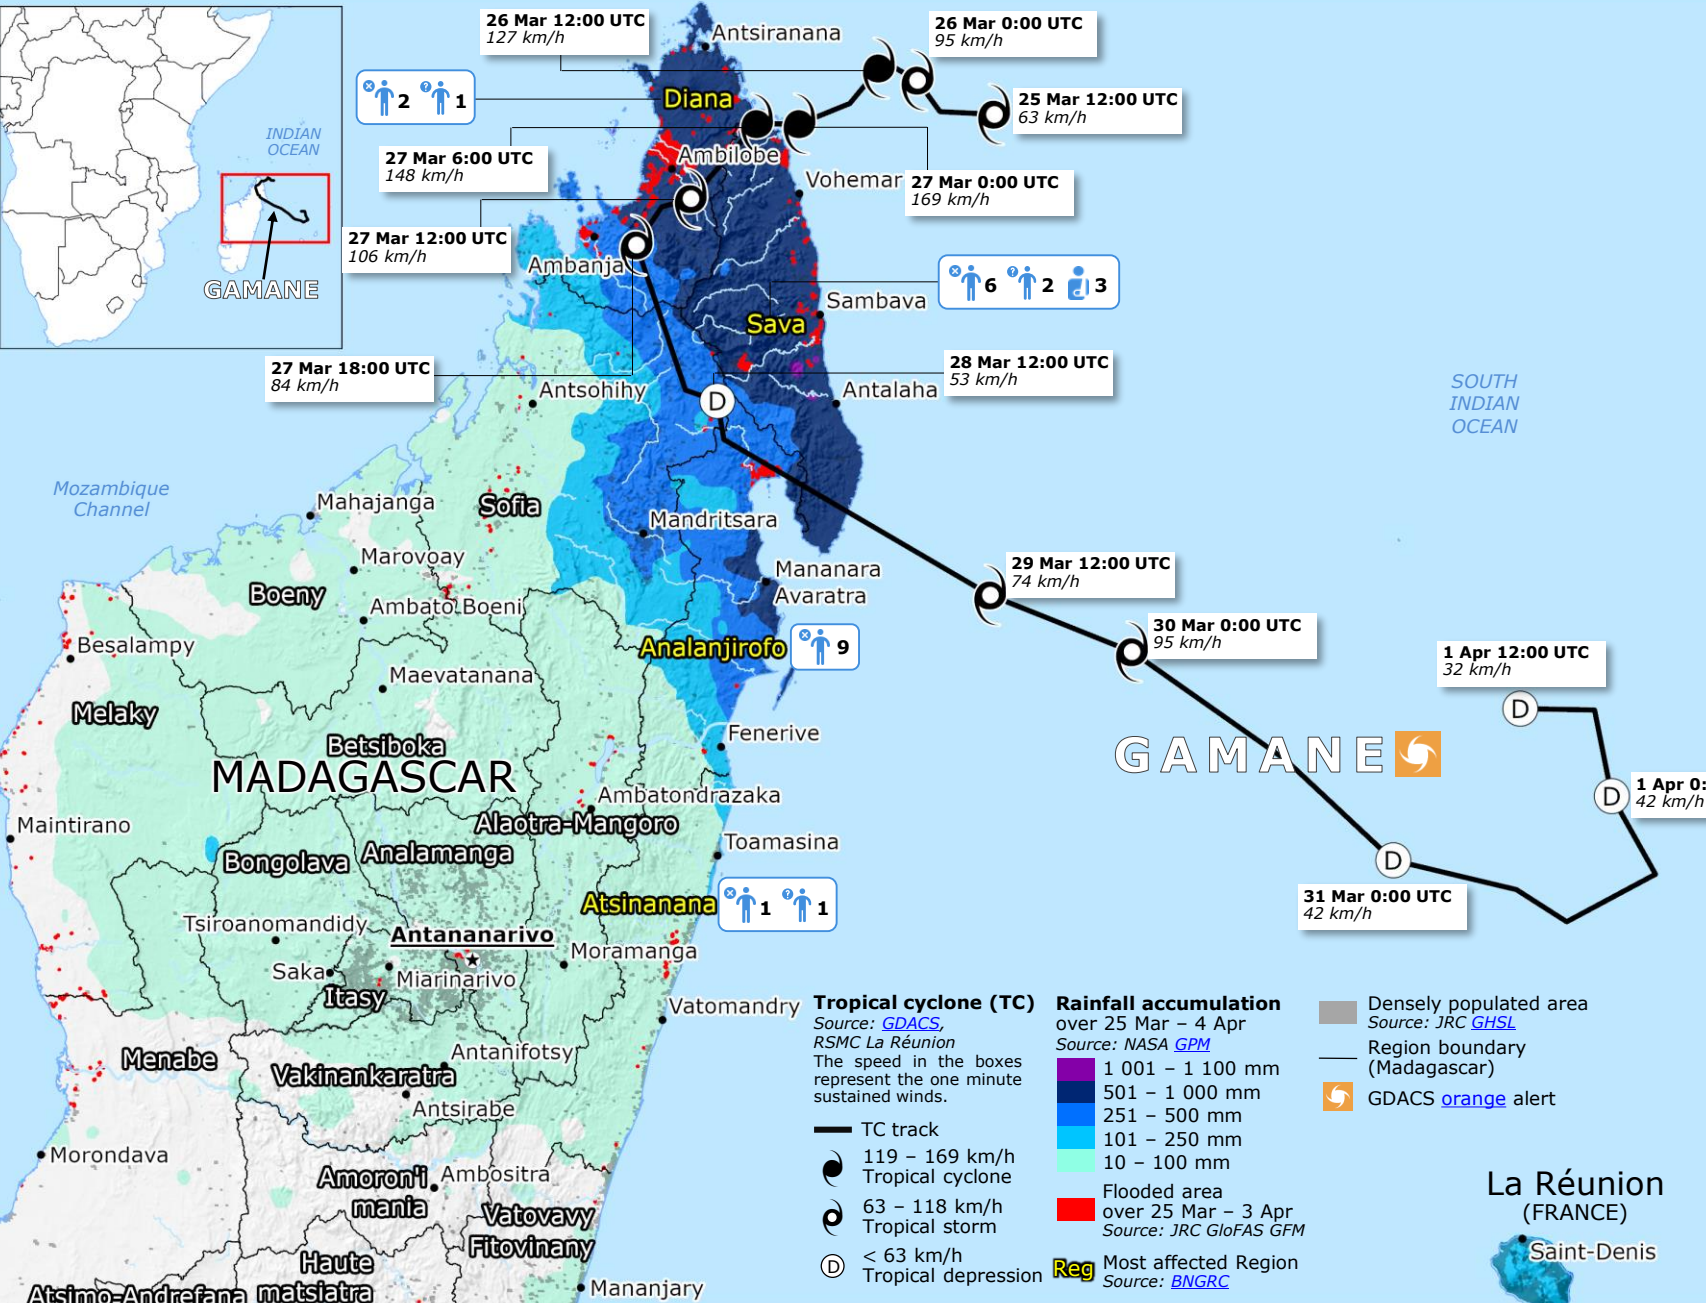

Madagascar | Tropical cyclone GAMANE impact

IMPACT OVERVIEW

Sources:
[BNGRC](#) – 4 April
[UN OCHA aerial surveillance](#) – 30 March

- 18 Fatalities
- 4 Missing people
- 3 Injured people
- 625 900 Affected people
- 24 012 Displaced people
- 229 000 People in need of humanitarian assistance
- 87 Shelters
- 33 Flooded communes
- 19 566 Damaged/destroyed houses
- 135 Damaged/destroyed schools

MAURITIUS

Port Louis

©European Union, 2024. Map produced by the JRC. The boundaries and the names shown on this map do not imply official endorsement or acceptance by the European Union.

La Réunion (FRANCE)