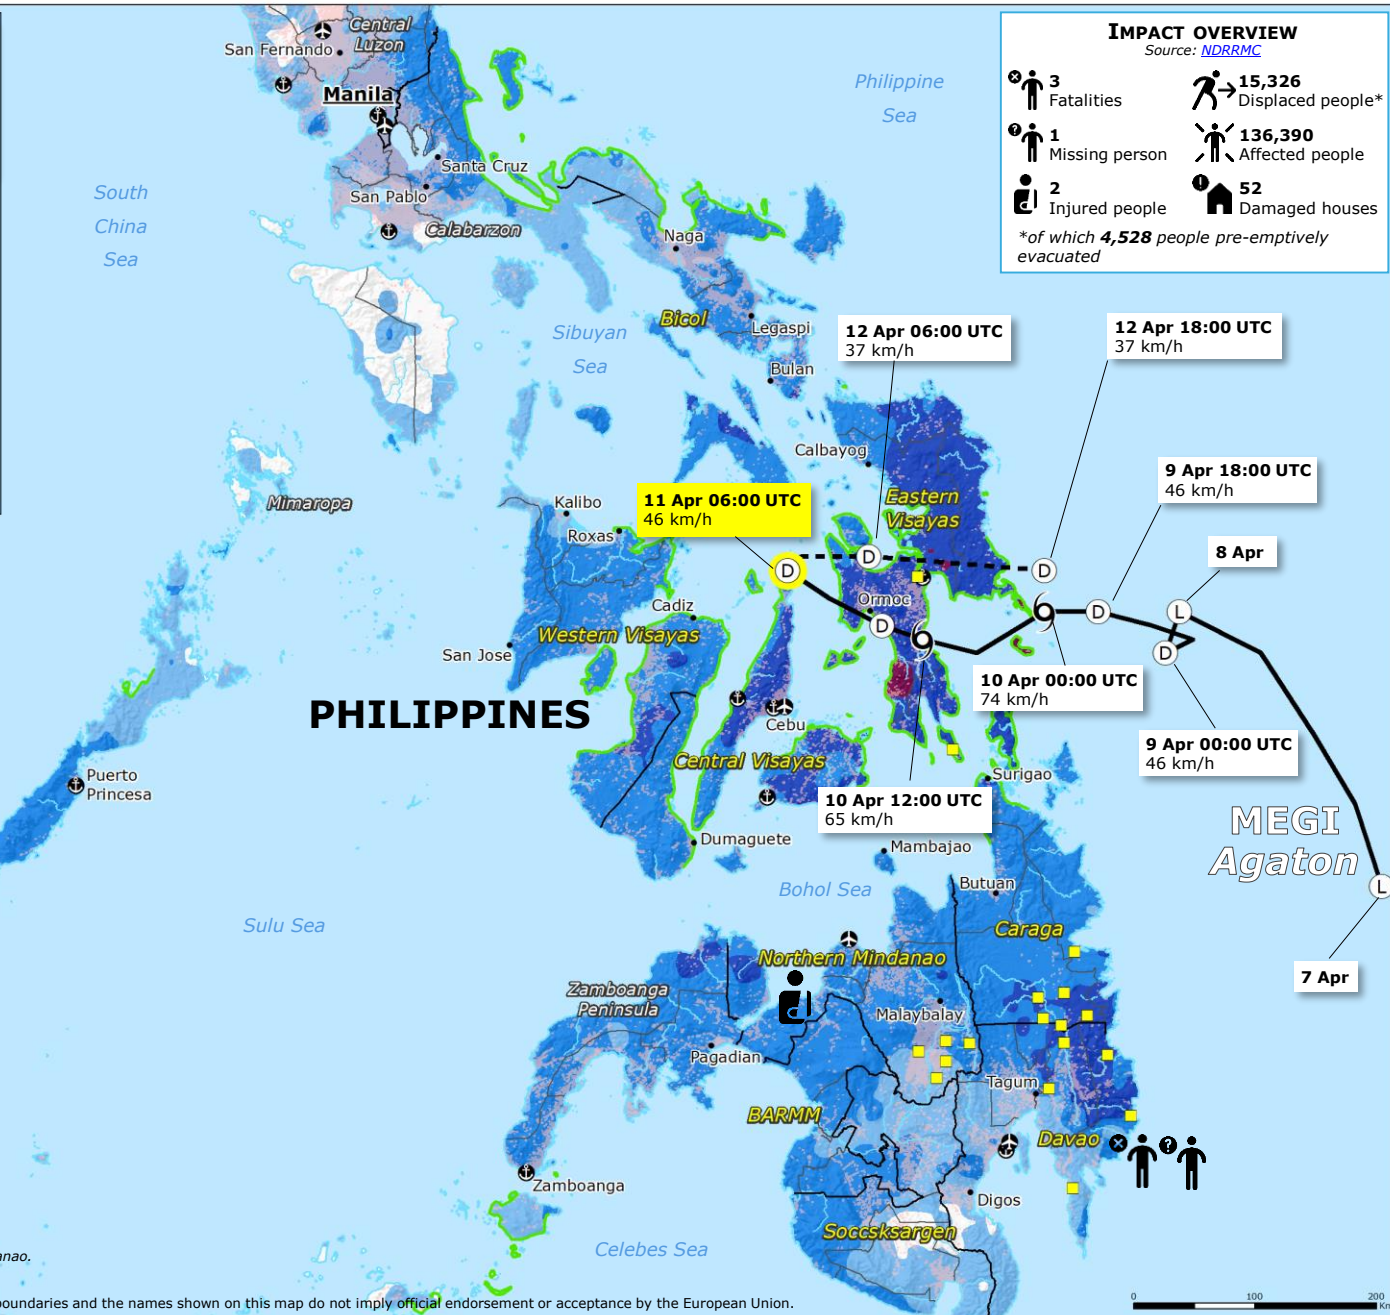

# Philippines | Tropical Storm MEGI (Agaton)

BARM: Bangsamoro Autonomous Region in Muslim Mindanao.

The speeds in the boxes represent the sustained winds.

© European Union, 2022. Map produced by the JRC. The boundaries and the names shown on this map do not imply official endorsement or acceptance by the European Union.