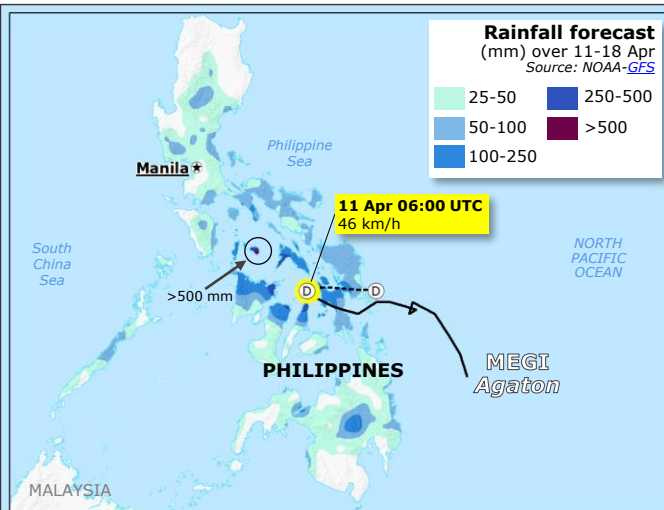

# Philippines | Tropical Storm MEGI (Agaton)

BARM: Bangsamoro Autonomous Region in Muslim Mindanao.

The speeds in the boxes represent the sustained winds.

© European Union, 2022. Map produced by the JRC. The boundaries and the names shown on this map do not imply official endorsement or acceptance by the European Union.