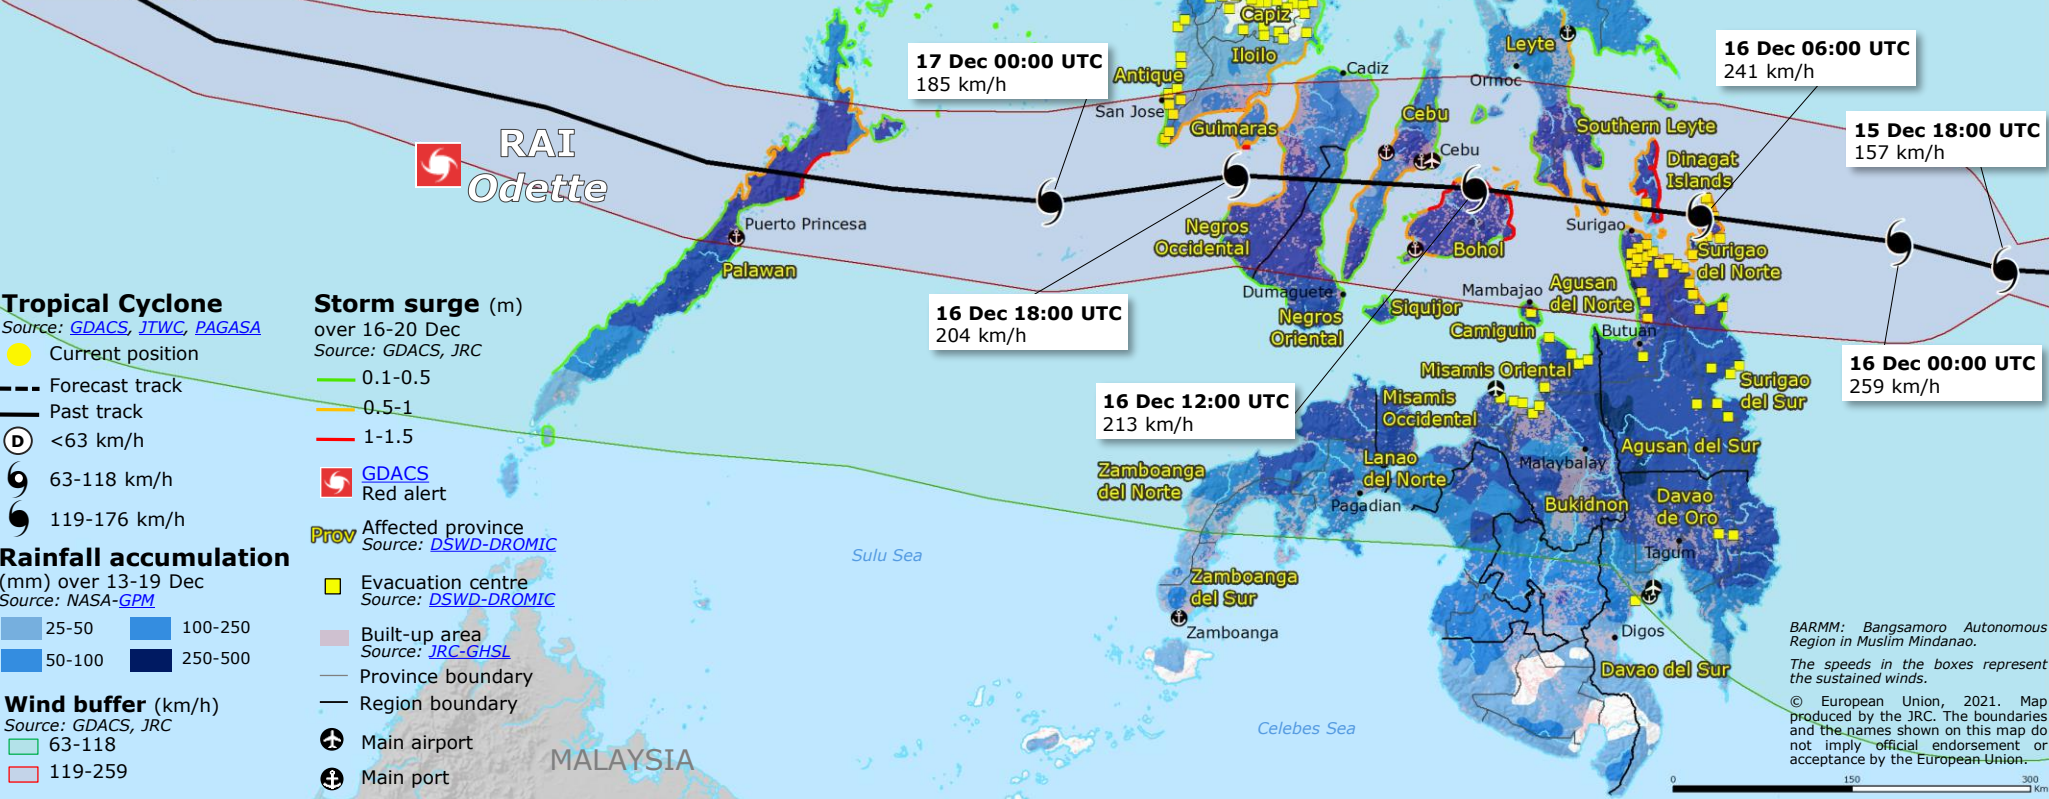

# Philippines | Tropical Cyclone RAI (Odette)

**IMPACT OVERVIEW**  
Source: [DSWD-DROMIC](#), [NDRRMC](#)

- At least 58 Fatalities
- 18 Missing people
- 199 Injured people
- 631,402 Displaced people\*
- 1,805,005 Affected people
- 54,783 Damaged houses

\*of which 438,359 people sheltered in 2,481 evacuation centres

The European Commission has allocated emergency humanitarian funding ([ALERT](#): Acute Large Emergency Response Tool) of **EUR 1.7million**.

BARM: Bangsamoro Autonomous Region in Muslim Mindanao.  
The speeds in the boxes represent the sustained winds.  
© European Union, 2021. Map produced by the JRC. The boundaries and the names shown on this map do not imply official endorsement or acceptance by the European Union.