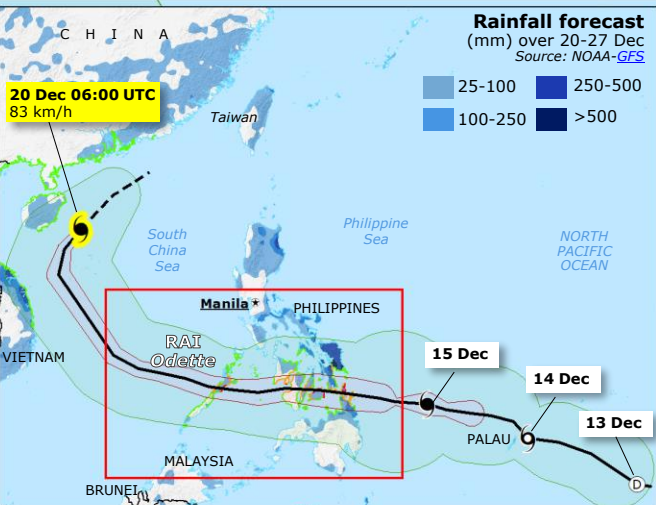

# Philippines | Tropical Cyclone RAI (Odette)

**IMPACT OVERVIEW**  
Source: [DSWD-DROMIC](#), [NDRRMC](#)

- At least 58 Fatalities
- 18 Missing people
- 199 Injured people
- 631,402 Displaced people\*
- 1,805,005 Affected people
- 54,783 Damaged houses