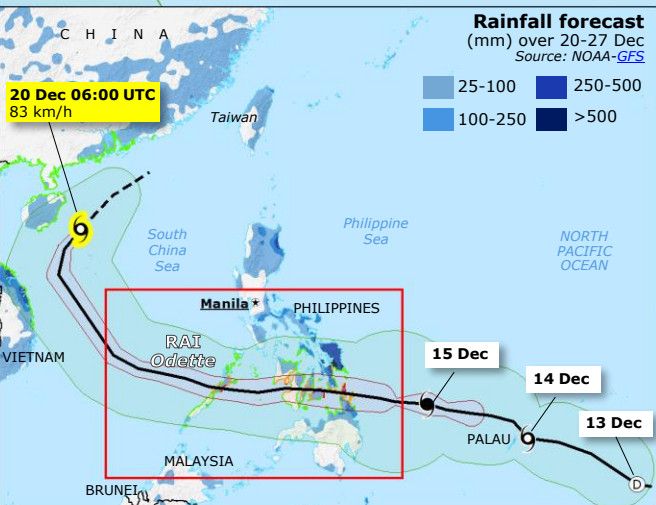

Philippines | Tropical Cyclone RAI (Odette)

IMPACT OVERVIEW
Source: *DSWD-DROMIC, NDRRMC*

At least 58 Fatalities	631,402 Displaced people*
18 Missing people	1,805,005 Affected people
199 Injured people	54,783 Damaged houses

*of which 438,359 people sheltered in 2,481 evacuation centres

The European Commission has allocated emergency humanitarian funding ([ALERT](#): Acute Large Response Tool) of **EUR 1.7million**.

BARM: Bangsamoro Autonomous Region in Muslim Mindanao.
The speeds in the boxes represent the sustained winds.
© European Union, 2021. Map produced by the JRC. The boundaries and the names shown on this map do not imply official endorsement or acceptance by the European Union.