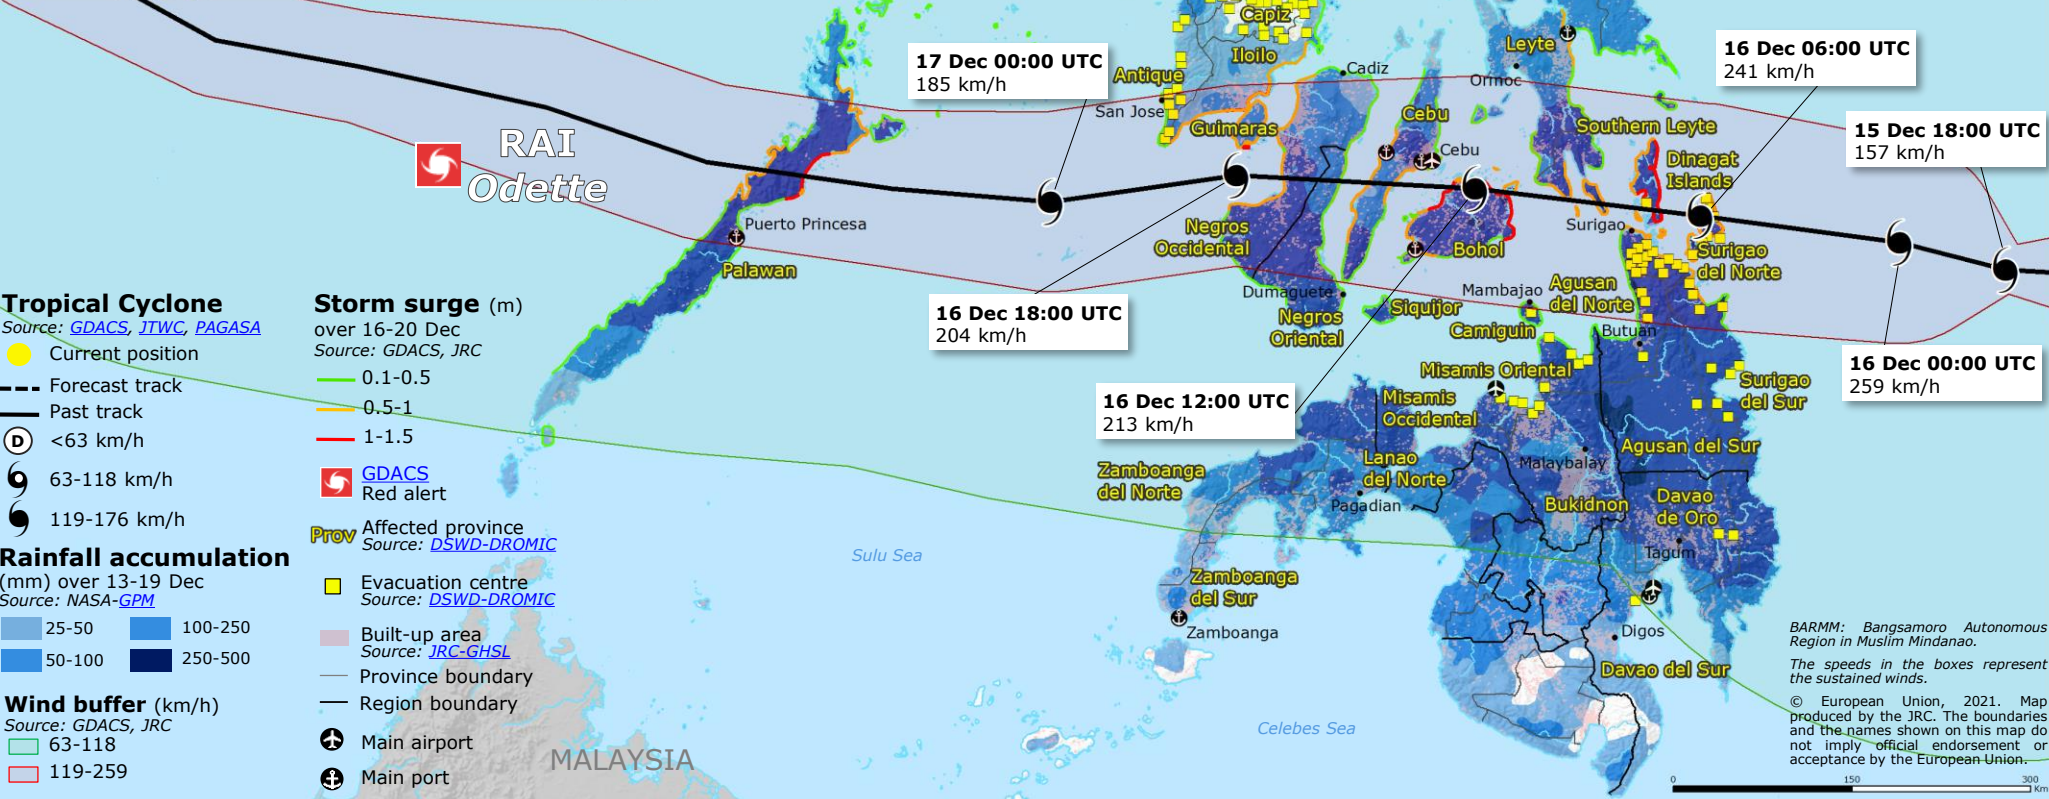

Philippines | Tropical Cyclone RAI (Odette)

IMPACT OVERVIEW
Source: *DSWD-DROMIC, NDRRMC*

At least 58 Fatalities	631,402 Displaced people*
18 Missing people	1,805,005 Affected people
199 Injured people	54,783 Damaged houses

*of which 438,359 people sheltered in 2,481 evacuation centres

The European Commission has allocated emergency humanitarian funding ([ALERT](#): Acute Large Response Tool) of **EUR 1.7million**.

BARM: Bangsamoro Autonomous Region in Muslim Mindanao.
The speeds in the boxes represent the sustained winds.
© European Union, 2021. Map produced by the JRC. The boundaries and the names shown on this map do not imply official endorsement or acceptance by the European Union.