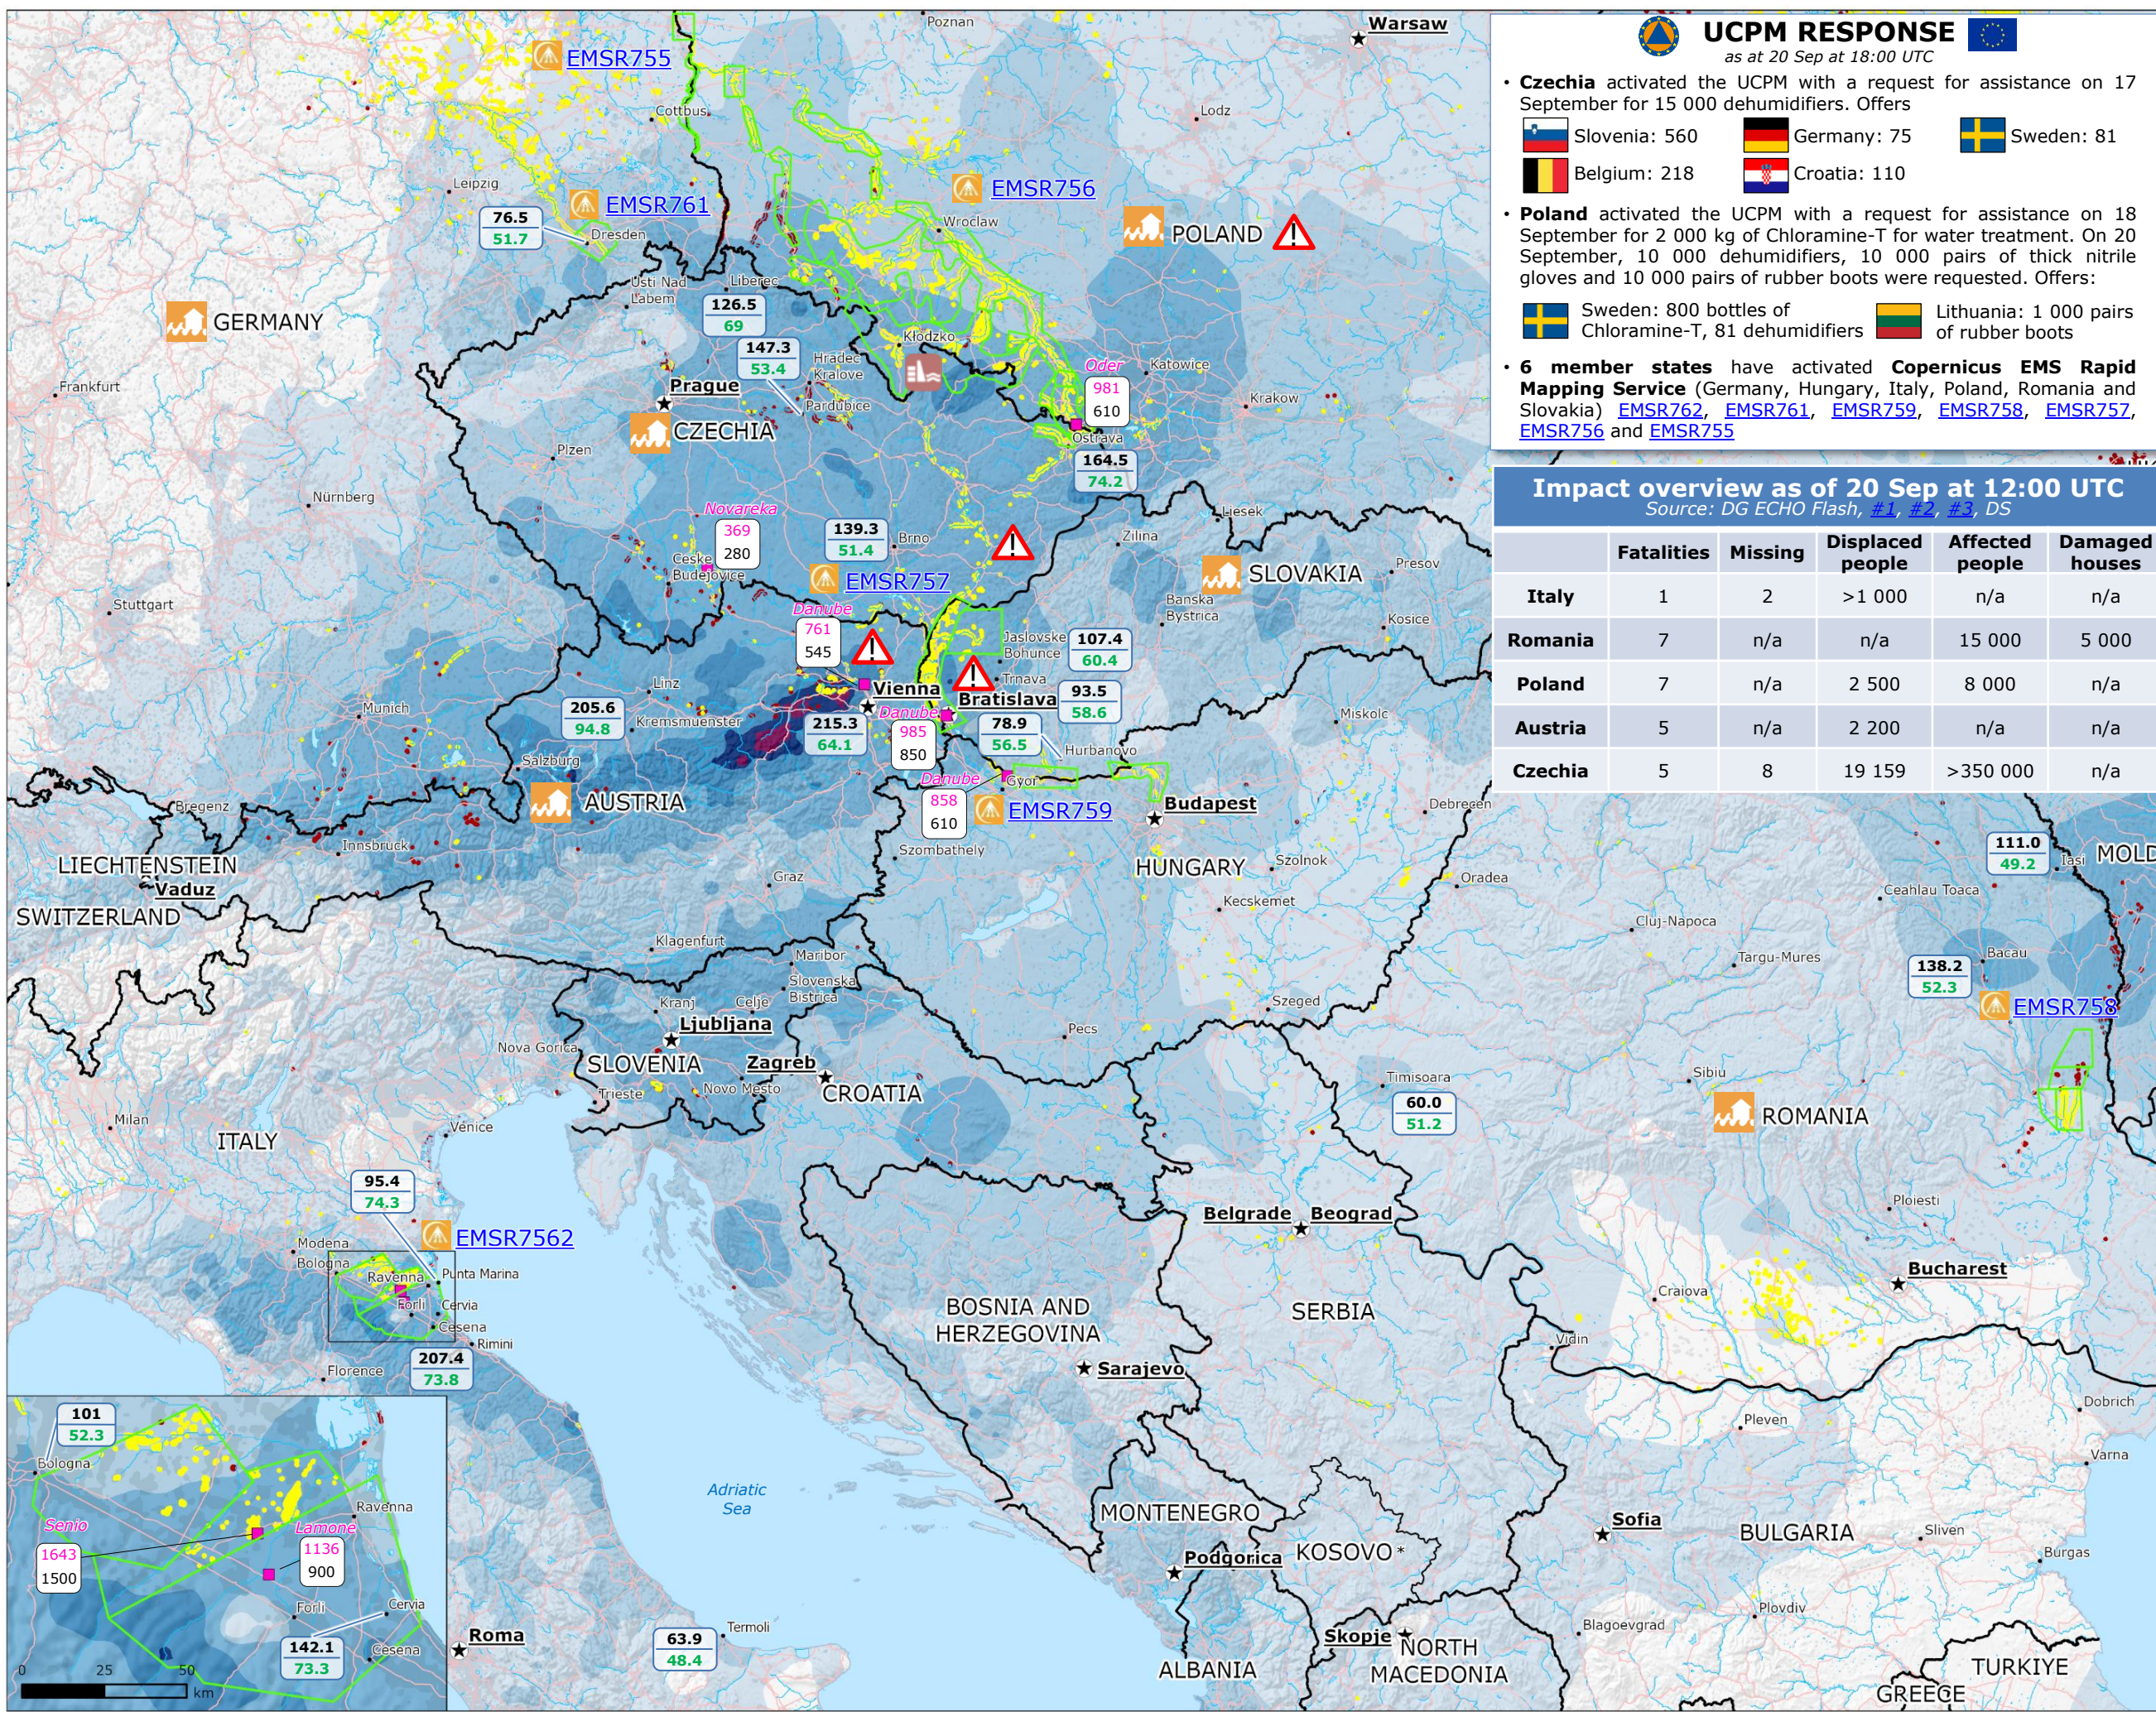

# Central and eastern Europe and Italy | Severe weather and floods

### UCPM RESPONSE

as at 20 Sep at 18:00 UTC

- Czechia** activated the UCPM with a request for assistance on 17 September for 15 000 dehumidifiers. Offers:
  - Slovenia: 560
  - Germany: 75
  - Sweden: 81
  - Belgium: 218
  - Croatia: 110
- Poland** activated the UCPM with a request for assistance on 18 September for 2 000 kg of Chloramine-T for water treatment. On 20 September, 10 000 dehumidifiers, 10 000 pairs of thick nitrile gloves and 10 000 pairs of rubber boots were requested. Offers:
  - Sweden: 800 bottles of Chloramine-T, 81 dehumidifiers
  - Lithuania: 1 000 pairs of rubber boots
- 6 member states** have activated **Copernicus EMS Rapid Mapping Service** (Germany, Hungary, Italy, Poland, Romania and Slovakia) [EMSR762](#), [EMSR761](#), [EMSR759](#), [EMSR758](#), [EMSR757](#), [EMSR756](#) and [EMSR755](#)

### Impact overview as of 20 Sep at 12:00 UTC

Source: DG ECHO Flash, #1, #2, #3, DS

	Fatalities	Missing	Displaced people	Affected people	Damaged houses
<b>Italy</b>	1	2	>1 000	n/a	n/a
<b>Romania</b>	7	n/a	n/a	15 000	5 000
<b>Poland</b>	7	n/a	2 500	8 000	n/a
<b>Austria</b>	5	n/a	2 200	n/a	n/a
<b>Czechia</b>	5	8	19 159	>350 000	n/a

\*Kosovo: This designation is without prejudice to positions on status, and is in line with UNSCR 1244/1999 and the ICJ Opinion on the Kosovo Declaration of Independence.

<sup>1</sup>Topography-based enhancement of the flood extent derived with FLEXTM (Betterle and Salamon, 2024). The flood extent is provided by the composite of GFM and Copernicus EMSR activations.