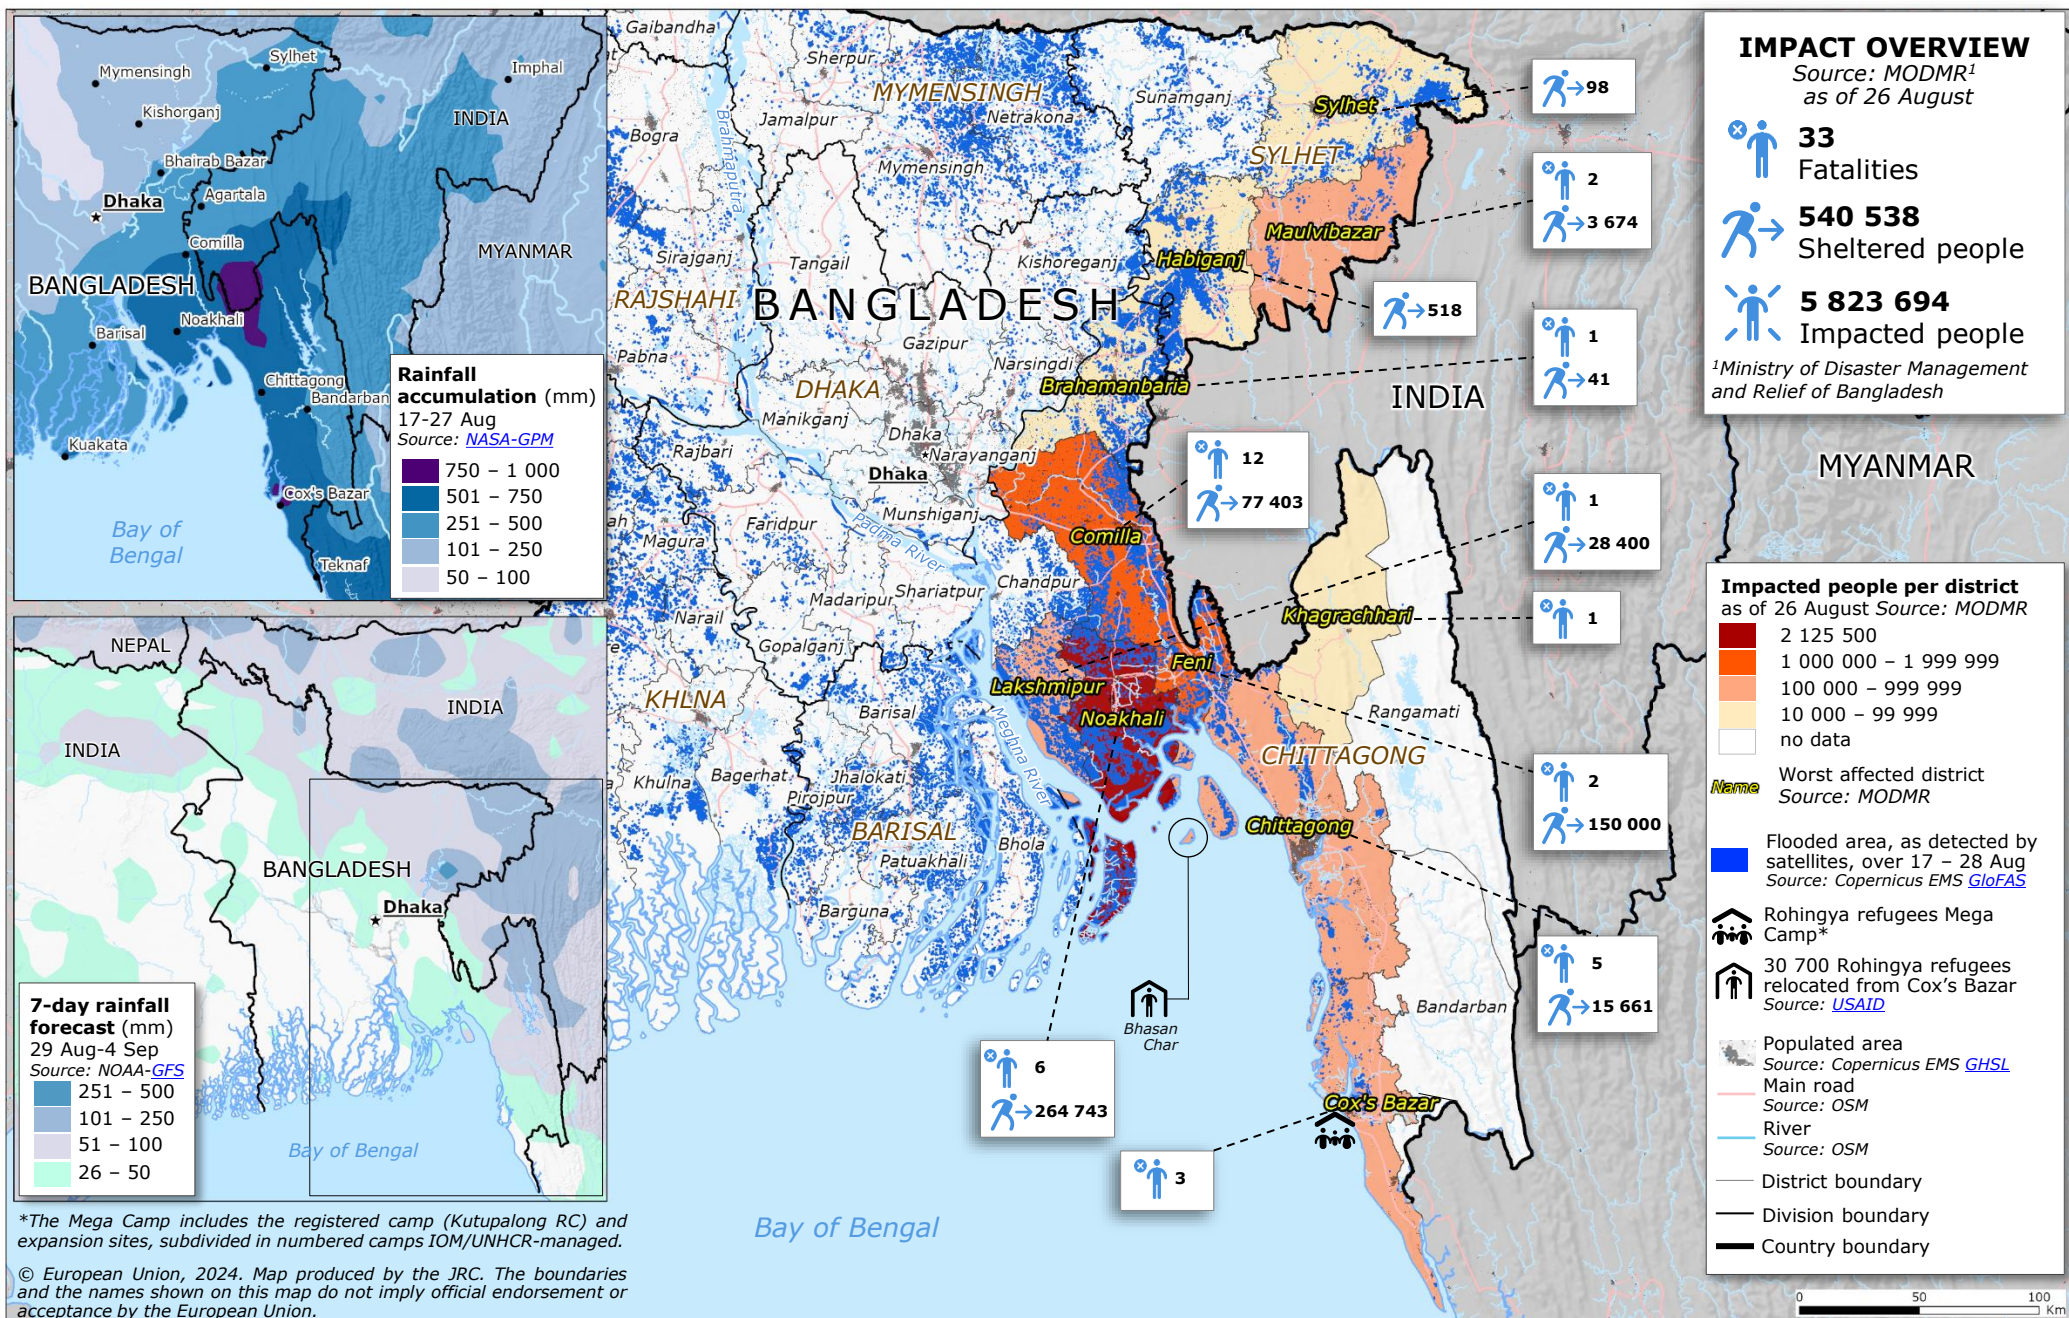

# Bangladesh | Recent severe weather and floods

\*The Mega Camp includes the registered camp (Kutupalong RC) and expansion sites, subdivided in numbered camps IOM/UNHCR-managed.