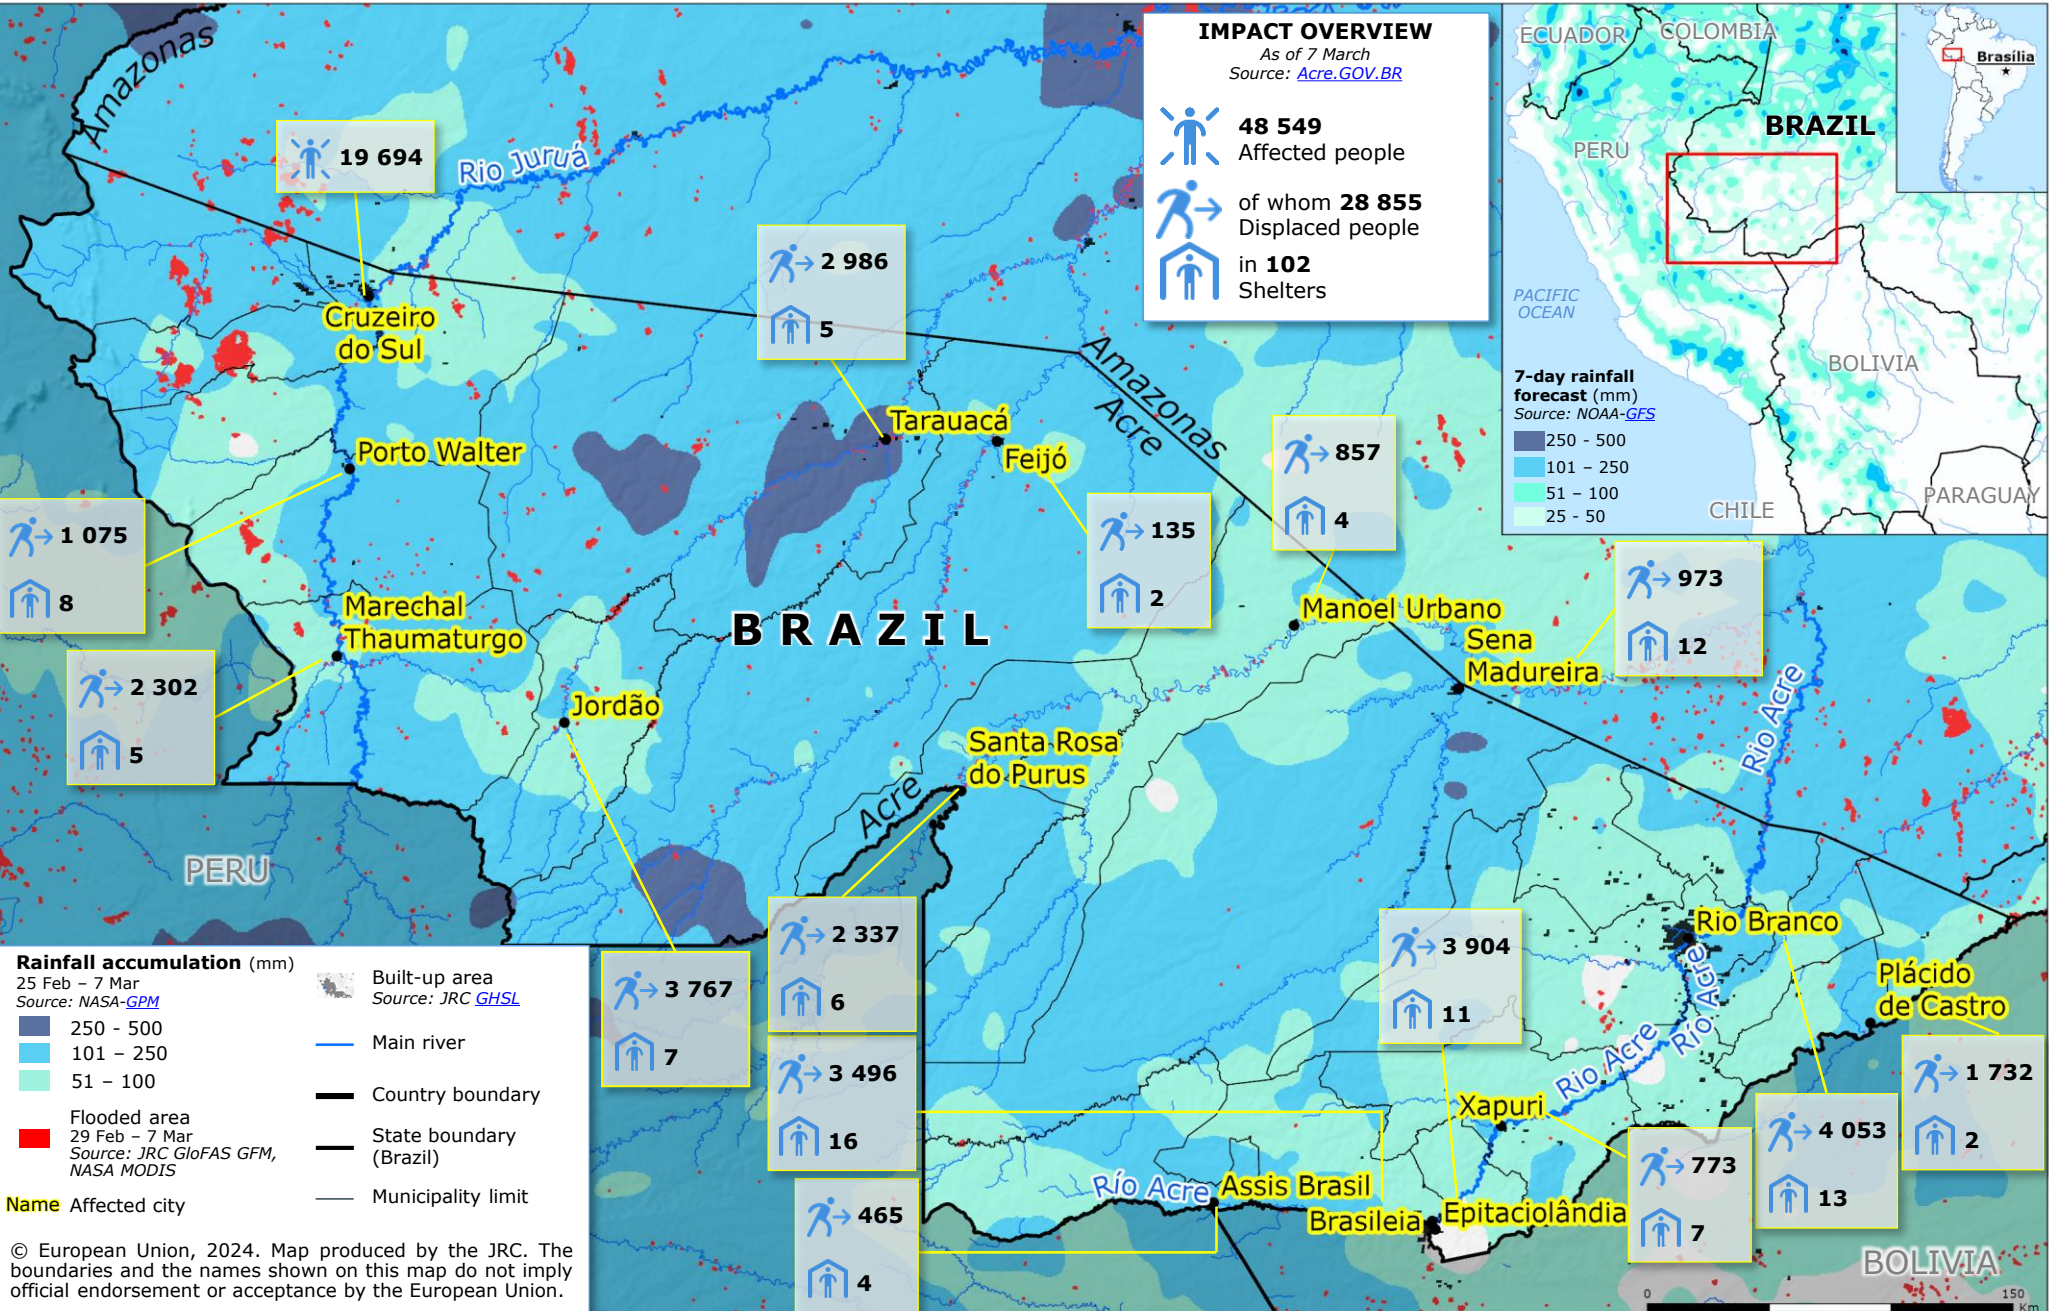

Brazil | Severe weather and floods

IMPACT OVERVIEW
 As of 7 March
 Source: [ACRE.GOV.BR](https://acred.gov.br)

- 48 549** Affected people
- of whom **28 855** Displaced people
- in **102** Shelters

© European Union, 2024. Map produced by the JRC. The boundaries and the names shown on this map do not imply official endorsement or acceptance by the European Union.