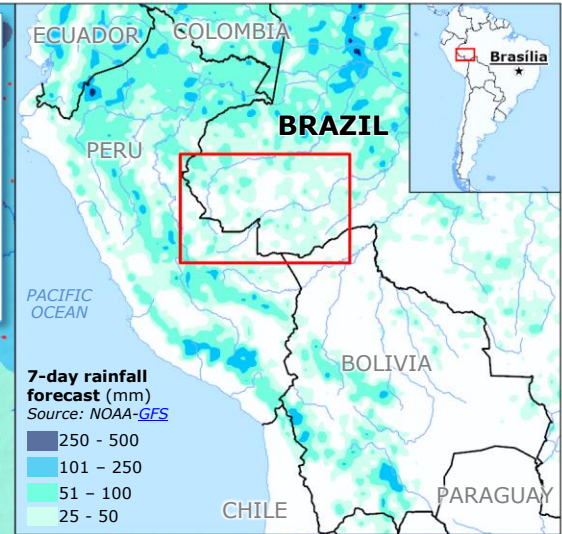

Brazil | Severe weather and floods

IMPACT OVERVIEW
 As of 7 March
 Source: [ACRE.GOV.BR](https://acred.gov.br)

- 48 549** Affected people
- of whom **28 855** Displaced people
- in **102** Shelters

© European Union, 2024. Map produced by the JRC. The boundaries and the names shown on this map do not imply official endorsement or acceptance by the European Union.