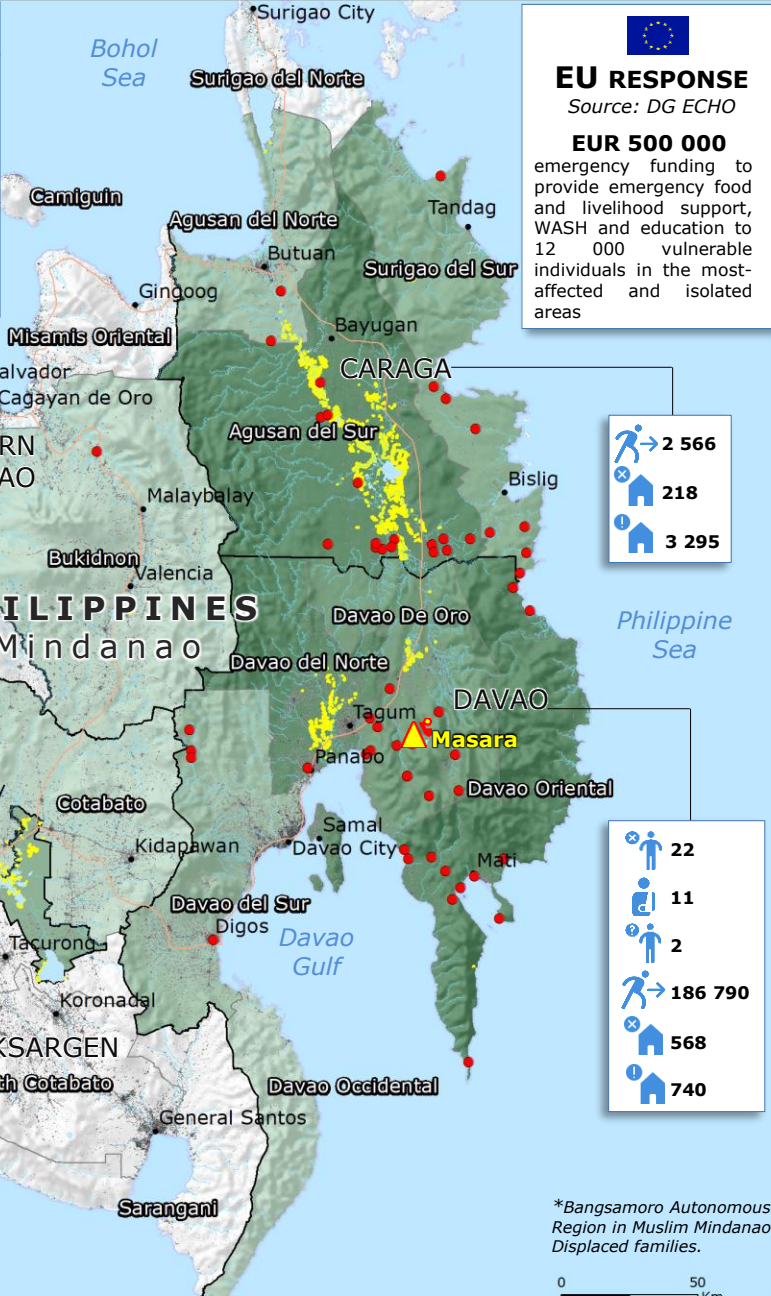

# Philippines | Flooding and landslides over 28 January – 10 February

### Impact overview as of 22 Feb

Source: [NDRRMC](#), [PNA](#)

COMBINED EFFECTS OF NORTHEAST MONSOON AND LOW PRESSURE AREA (28 Jan – 3 Feb)

22 Fatalities	189 356 Displaced people	<b>LANDSLIDE OF 6 FEB</b>
11 Injured people	787 Fully damaged houses	
2 Missing people	4 035 Partially damaged houses	
<b>1 567 339</b> Affected people		98 Fatalities
		8 Missing people

### EU RESPONSE

Source: [DG ECHO](#)

**EUR 500 000** emergency funding to provide emergency food and livelihood support, WASH and education to 12 000 vulnerable individuals in the most-affected and isolated areas

 2 566  
 218  
 3 295

 22  
 11  
 2  
 186 790  
 568  
 740

\*Bangsamoro Autonomous Region in Muslim Mindanao. Displaced families.