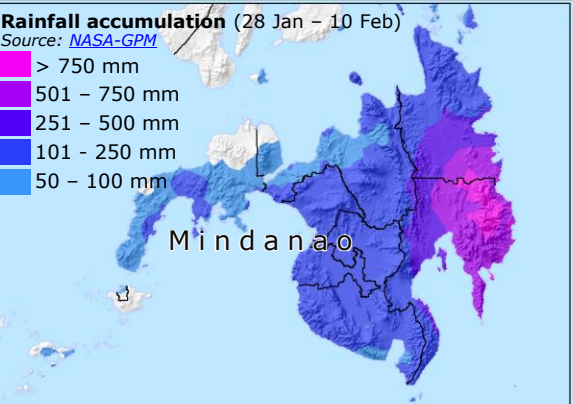

# Philippines | Flooding and landslides over 28 January – 10 February

### Impact overview as of 22 Feb

Source: [NDRRMC](#), [PNA](#)

COMBINED EFFECTS OF NORTHEAST MONSOON AND LOW PRESSURE AREA (28 Jan – 3 Feb)

22 Fatalities	189 356 Displaced people	<b>LANDSLIDE OF 6 FEB</b>
11 Injured people	787 Fully damaged houses	
2 Missing people	4 035 Partially damaged houses	
<b>1 567 339</b> Affected people		98 Fatalities
		8 Missing people