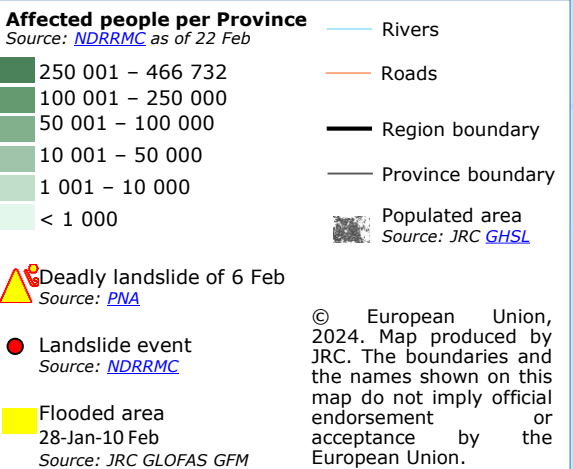

# Philippines | Flooding and landslides over 28 January – 10 February

### Impact overview as of 22 Feb

Source: [NDRRMC](#), [PNA](#)

COMBINED EFFECTS OF NORTHEAST MONSOON AND LOW PRESSURE AREA (28 Jan – 3 Feb)

22 Fatalities	189 356 Displaced people	<b>LANDSLIDE OF 6 FEB</b>
11 Injured people	787 Fully damaged houses	
2 Missing people	4 035 Partially damaged houses	
<b>1 567 339</b> Affected people		98 Fatalities
		8 Missing people