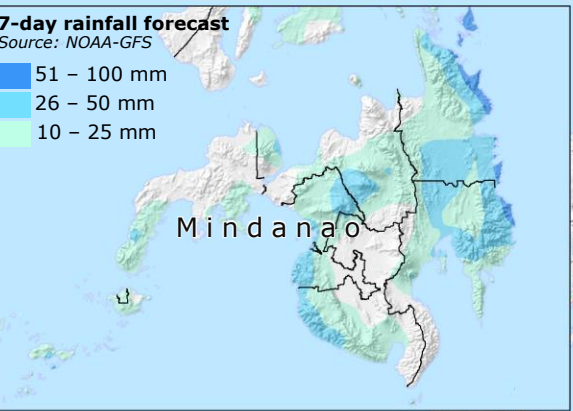

# Philippines | Flooding and landslides over 28 January – 10 February

### Impact overview as of 22 Feb

Source: [NDRRMC](#), [PNA](#)

COMBINED EFFECTS OF NORTHEAST MONSOON AND LOW PRESSURE AREA (28 Jan – 3 Feb)

22 Fatalities	189 356 Displaced people	<b>LANDSLIDE OF 6 FEB</b>
11 Injured people	787 Fully damaged houses	
2 Missing people	4 035 Partially damaged houses	
<b>1 567 339</b> Affected people		98 Fatalities
		8 Missing people