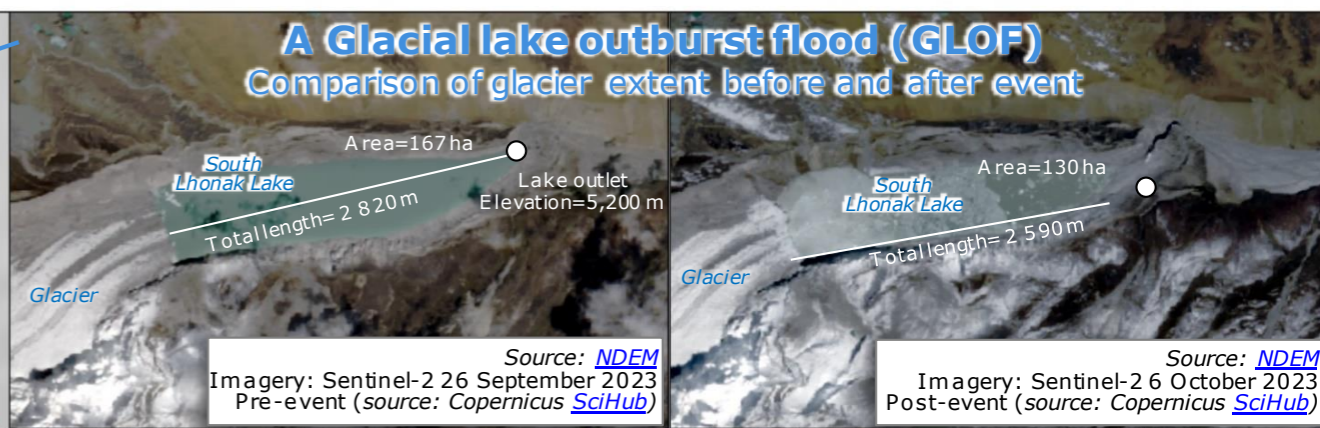

India | Glacial lake outburst flood and flash floods

IMPACT OVERVIEW

4-17 October

102 Fatalities	26 Injured people
76 Missing	4 418 Displaced people
88 400 Affected people	2 563 Rescued people
19 Relief camp	100 Damaged settlements
2 002 Damaged/destroyed houses	

Fatalities include 40 identified bodies and 62 unidentified bodies dead retrieved by the authorities (sources: SSDMA, NDMI).

Dam situation

Source: NDMI, NDMI, NDEM, PIB

- Collapsed dam
- Damaged dam
- Not affected dam

Flash flood direction (Source: NDMI, NDMI)

Water surge height (m) (Source: NDMI)

Most affected district (Source: NDMI)

Legend for geographical features: Permanent glaciers, Built-up, Hydrography, Road, District limit, State boundary, Country boundary, Disputed country boundary, Disputed area.