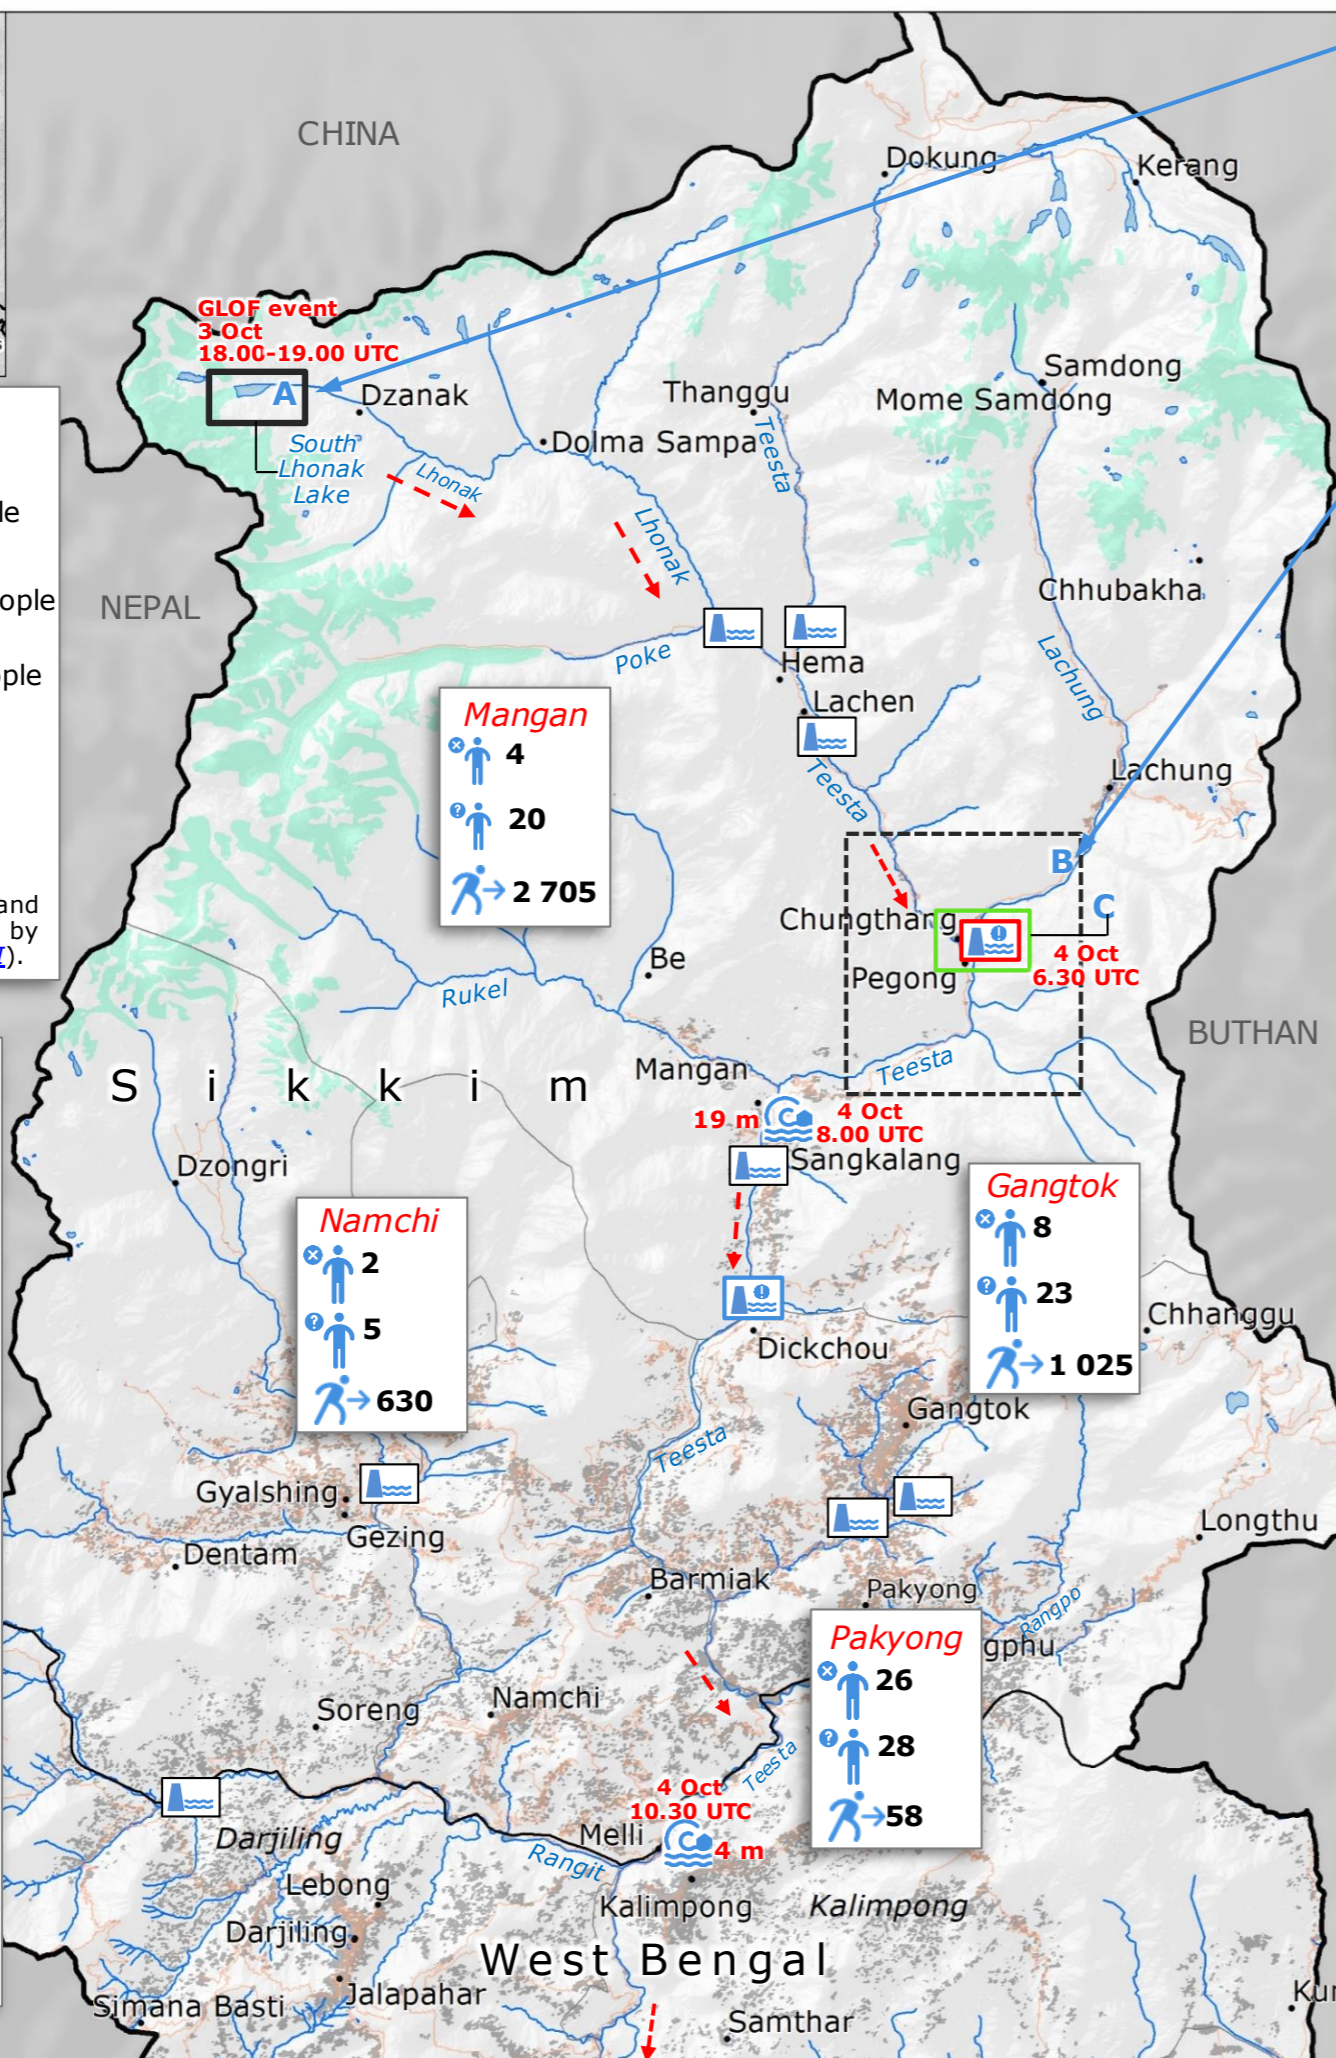

India | Glacial lake outburst flood and flash floods

IMPACT OVERVIEW

4-17 October

102 Fatalities	26 Injured people
76 Missing	4 418 Displaced people
88 400 Affected people	2 563 Rescued people
19 Relief camp	100 Damaged settlements
2 002 Damaged/destroyed houses	

Fatalities include 40 identified bodies and 62 unidentified bodies dead retrieved by the authorities (sources: SSDMA, NDMI).

Dam situation

Source: NDMI, NDMI, NDEM, PIB

- Collapsed dam
- Damaged dam
- Not affected dam

Flash flood direction (Source: NDMI, NDMI)

Water surge height (m) (Source: NDMI)

Most affected district (Source: NDMI)

Legend for geographical features: Permanent glaciers, Built-up, Hydrography, Road, District limit, State boundary, Country boundary, Disputed country boundary, Disputed area.