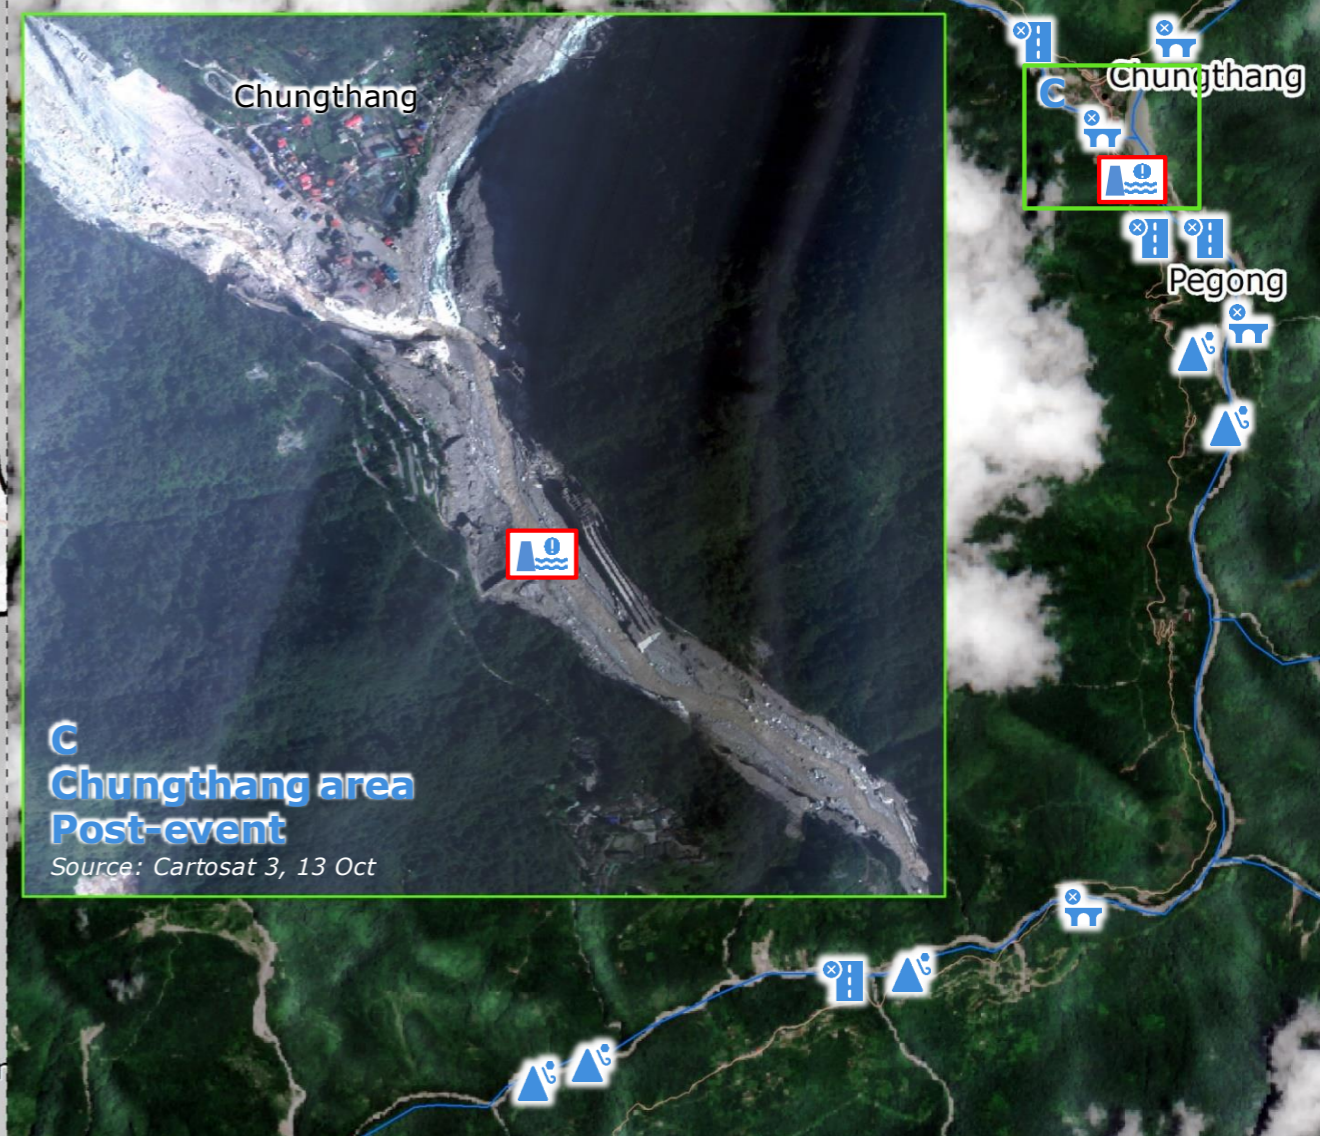

India | Glacial lake outburst flood and flash floods

IMPACT OVERVIEW

4-17 October

102 Fatalities	26 Injured people
76 Missing	4 418 Displaced people
88 400 Affected people	2 563 Rescued people
19 Relief camp	100 Damaged settlements
2 002 Damaged/destroyed houses	

Fatalities include 40 identified bodies and 62 unidentified bodies dead retrieved by the authorities (sources: SSDMA, NDMI).

Dam situation

Source: NDMI, NDMI, NDEM, PIB

- Collapsed dam
- Damaged dam
- Not affected dam

Flash flood direction (Source: NDMI, NDMI)

Water surge height (m) (Source: NDMI)

Most affected district (Source: NDMI)

Legend for geographical features: Permanent glaciers, Built-up, Hydrography, Road, District limit, State boundary, Country boundary, Disputed country boundary, Disputed area.