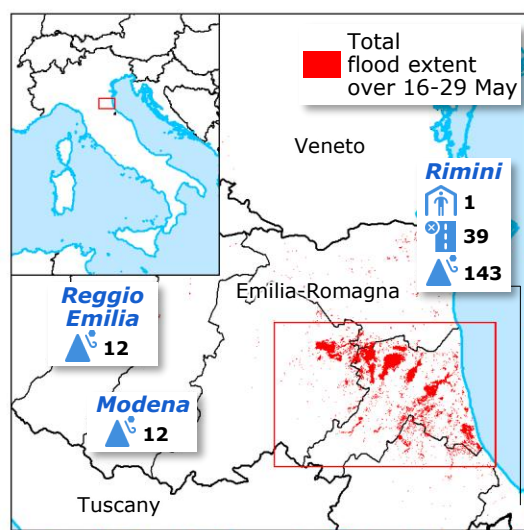

Italy | Floods and landslides – EU response

*Regions other than Emilia-Romagna: Piemonte, Liguria, Valle d'Aosta, Veneto, Toscana, Lombardia, P.A. Trento, P.A. Bolzano, Friuli-Venezia Giulia, Abruzzo, Umbria, Lazio.
© European Union, 2023. Map produced by the JRC. The boundaries and the names shown on this map do not imply official endorsement or acceptance by the European Union.