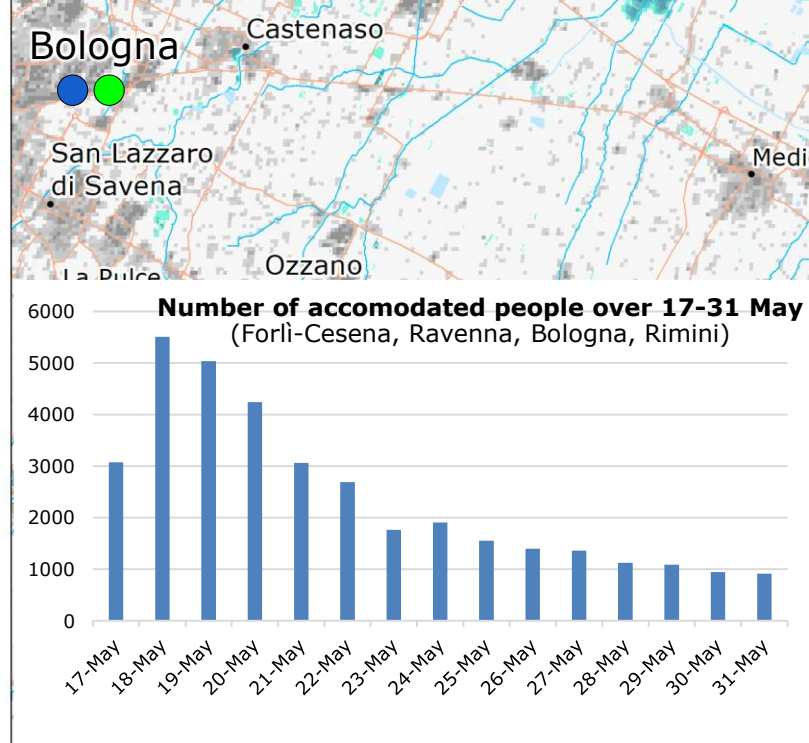

Italy | Floods and landslides – EU response

*Regions other than Emilia-Romagna: Piemonte, Liguria, Valle d'Aosta, Veneto, Toscana, Lombardia, P.A. Trento, P.A. Bolzano, Friuli-Venezia Giulia, Abruzzo, Umbria, Lazio.
© European Union, 2023. Map produced by the JRC. The boundaries and the names shown on this map do not imply official endorsement or acceptance by the European Union.