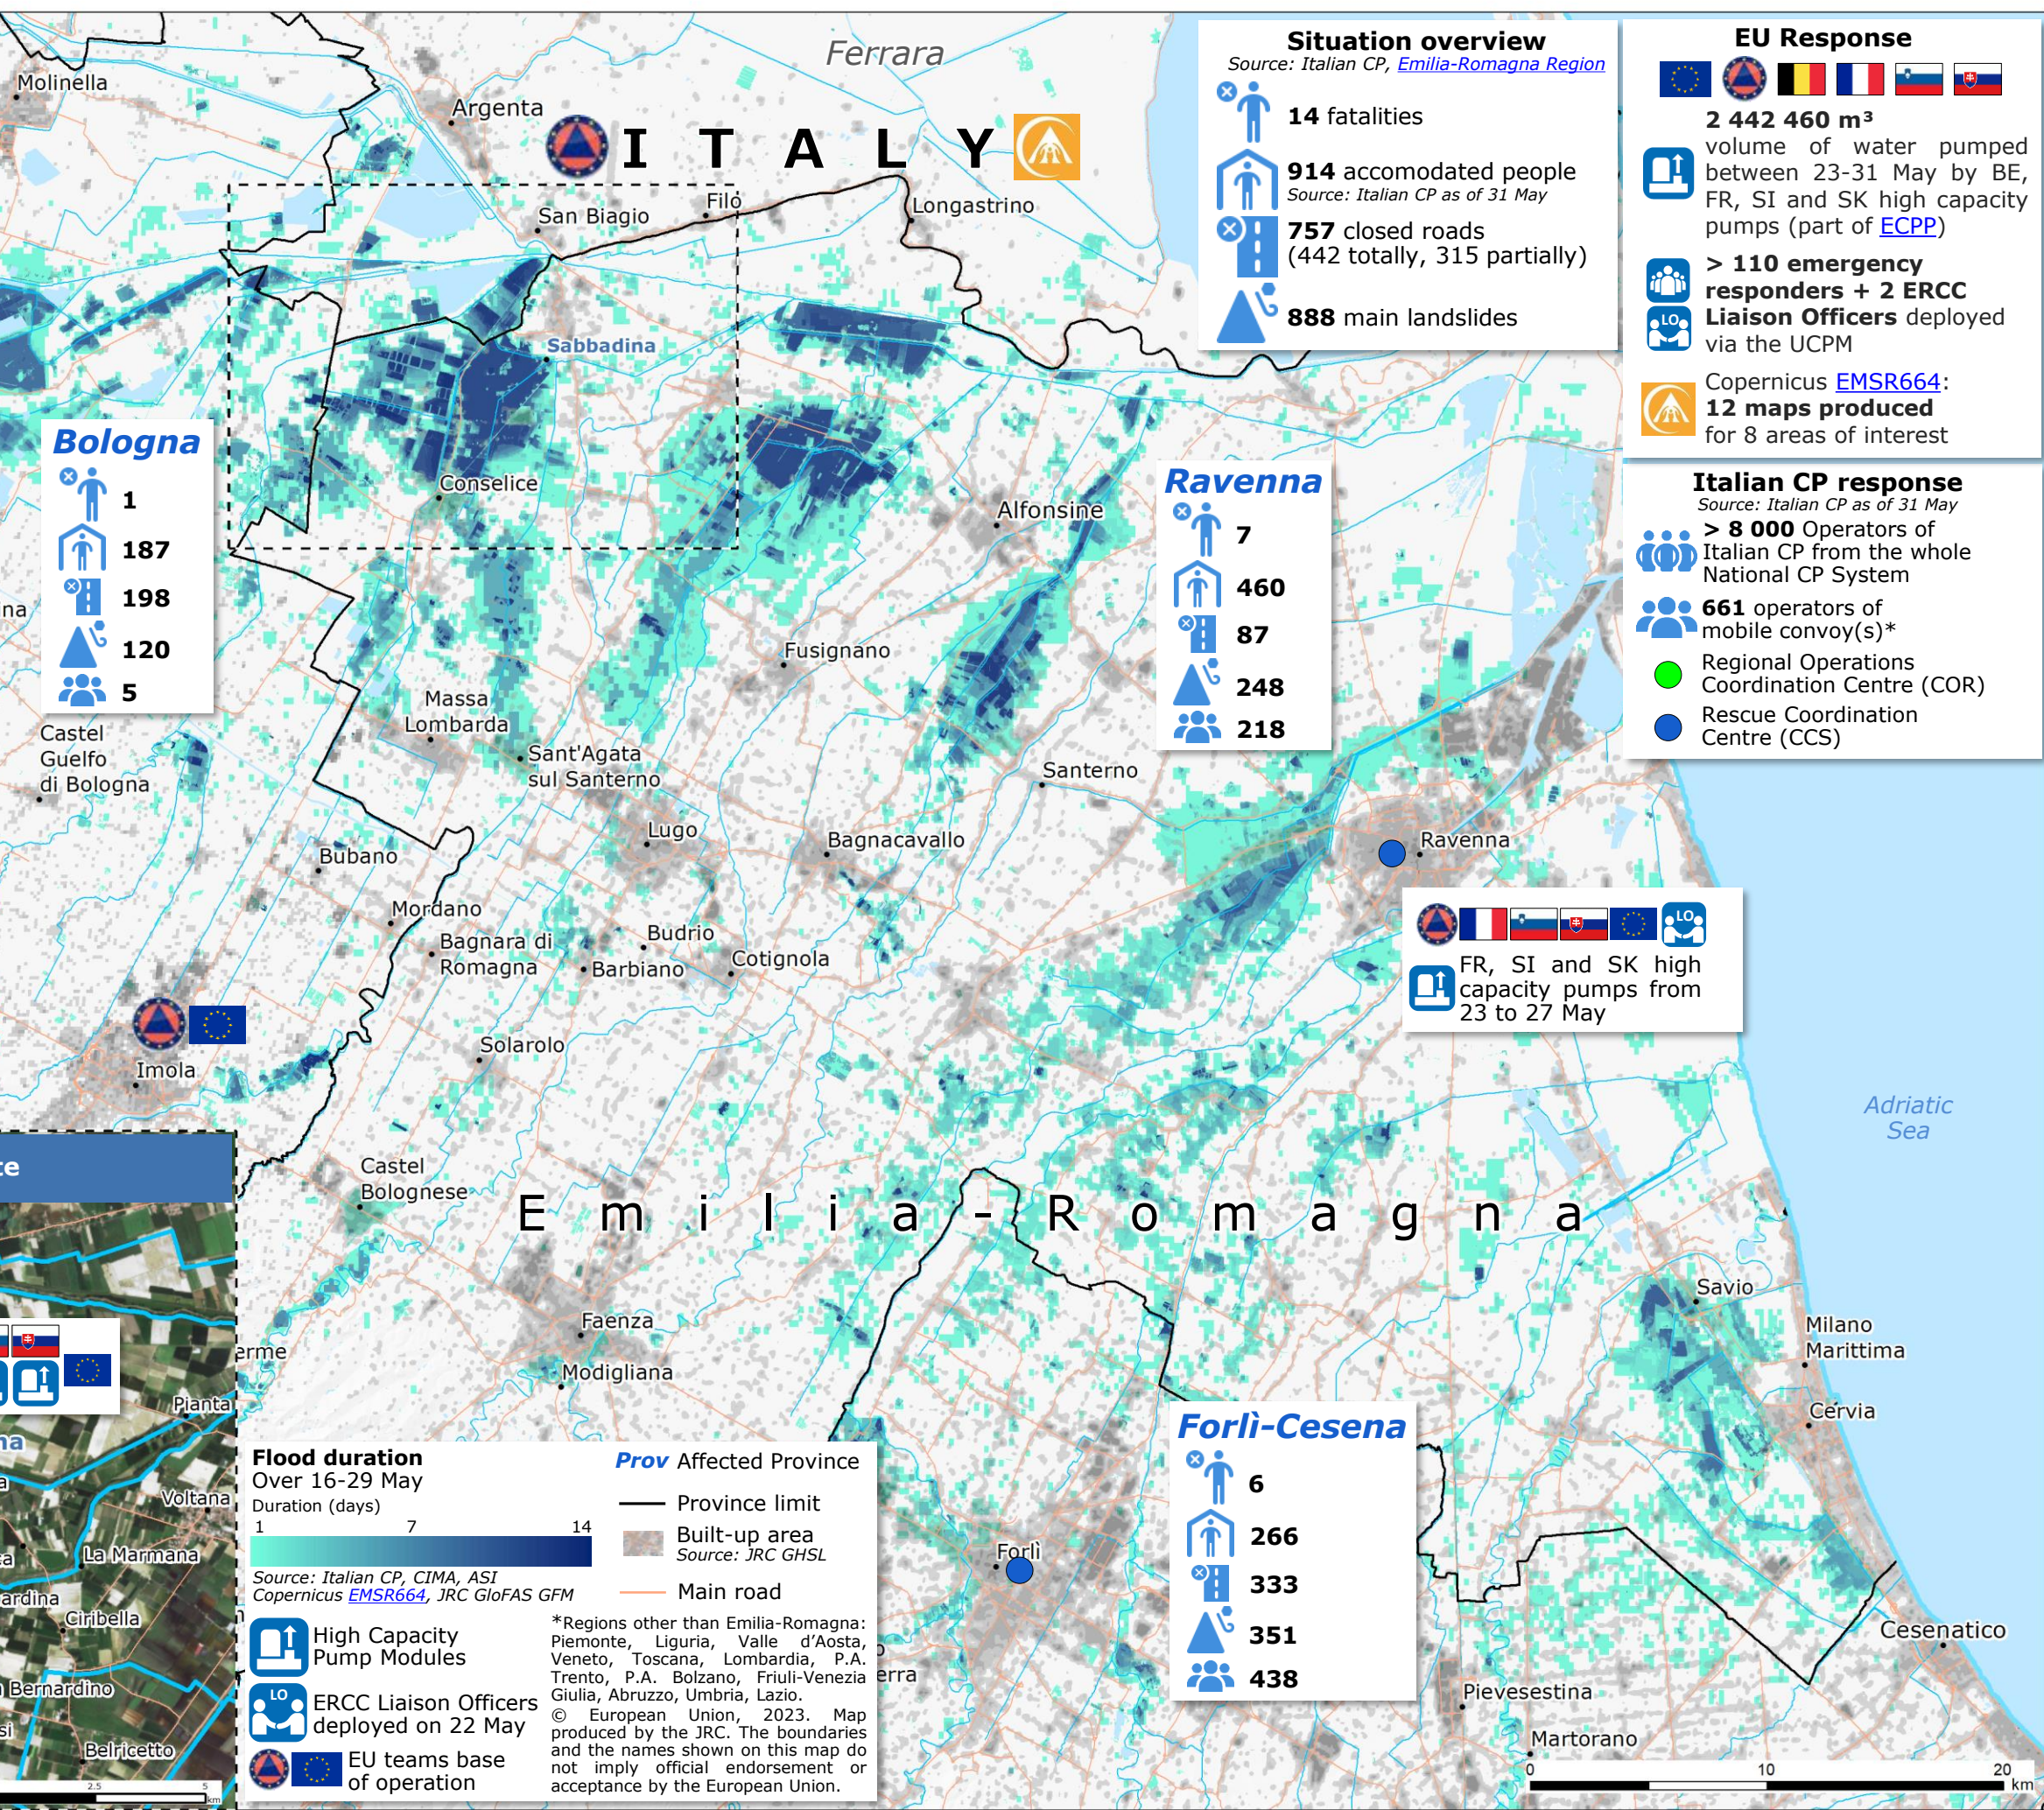

Italy | Floods and landslides – EU response

*Regions other than Emilia-Romagna: Piemonte, Liguria, Valle d'Aosta, Veneto, Toscana, Lombardia, P.A. Trento, P.A. Bolzano, Friuli-Venezia Giulia, Abruzzo, Umbria, Lazio.
© European Union, 2023. Map produced by the JRC. The boundaries and the names shown on this map do not imply official endorsement or acceptance by the European Union.