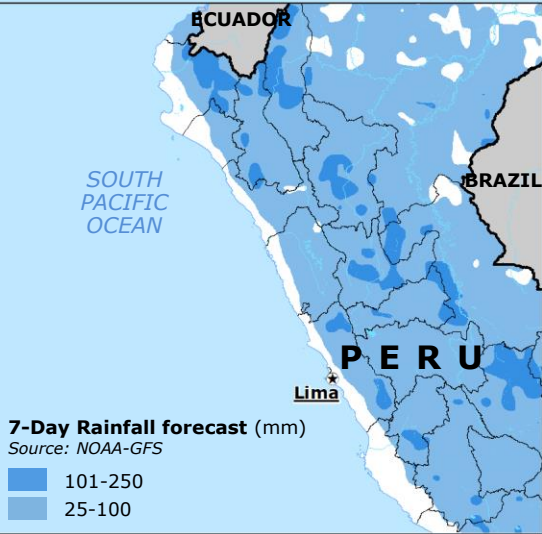

# Peru | Severe weather

© European Union, 2023. Map produced by JRC. The boundaries and the names shown on this map do not imply official endorsement or acceptance by the European Union.