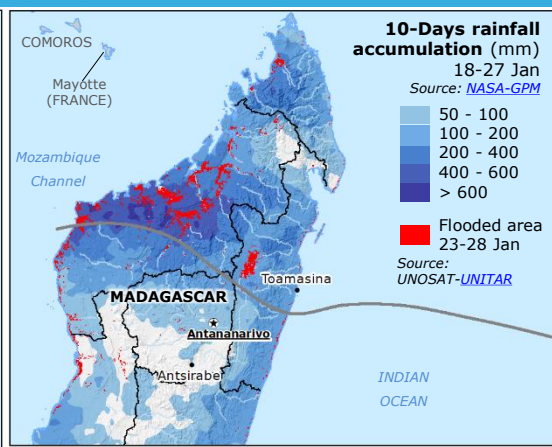

Madagascar | Floods

SITUATION OVERVIEW

- 32**
Fatalities
- 10**
Missing people
- 16,030**
Displaced people
- 116,675**
Affected people

Source: DG ECHO, BNGRC as of 25-28 Jan

Number of affected people per District

Source: BNGRC, DG ECHO, as of 25 - 28 Jan

- 30,000 – 44,769
- 10,001 - 30,000
- 5,001 - 10,000
- 2,001 - 5,000
- < 2,000

Past tropical disturbance 22 – 24 Jan
Source: [Meteo France La Réunion](#)

- Name** Most affected district
- District
- Region