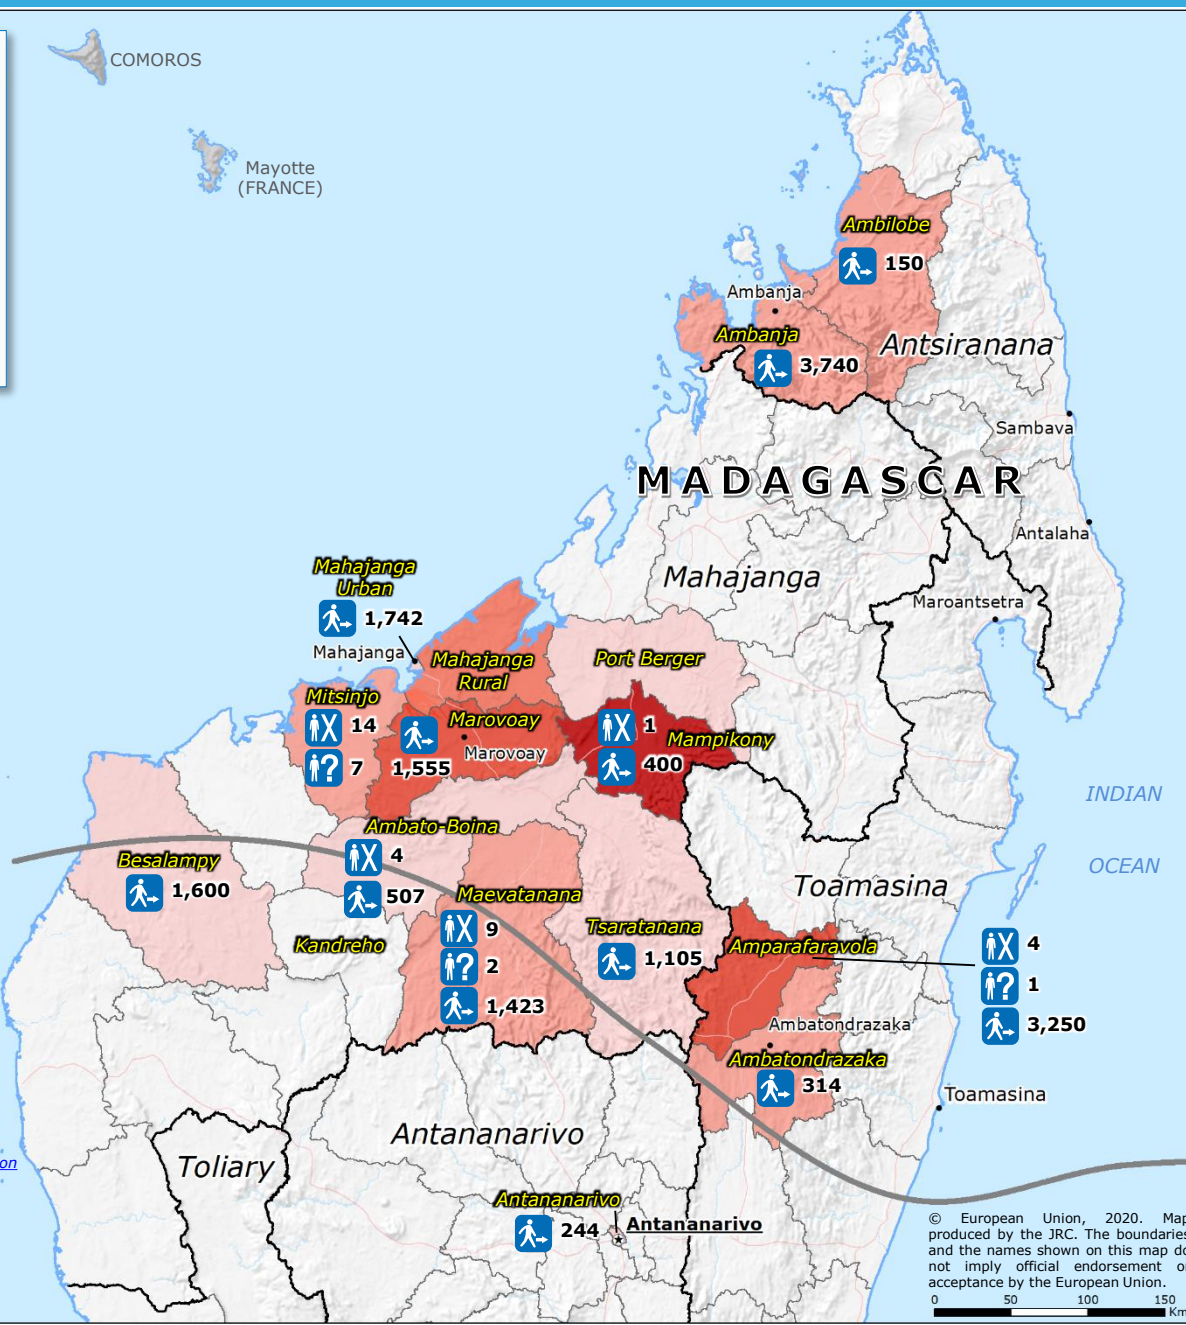

Madagascar | Floods

SITUATION OVERVIEW

- 32**
Fatalities
- 10**
Missing people
- 16,030**
Displaced people
- 116,675**
Affected people

Source: DG ECHO, BNGRC as of 25-28 Jan

Number of affected people per District

Source: BNGRC, DG ECHO, as of 25 - 28 Jan

- 30,000 – 44,769
- 10,001 - 30,000
- 5,001 - 10,000
- 2,001 - 5,000
- < 2,000

Past tropical disturbance 22 – 24 Jan
Source: [Meteo France La Réunion](#)

- Name** Most affected district
- District
- Region

© European Union, 2020. Map produced by the JRC. The boundaries and the names shown on this map do not imply official endorsement or acceptance by the European Union.