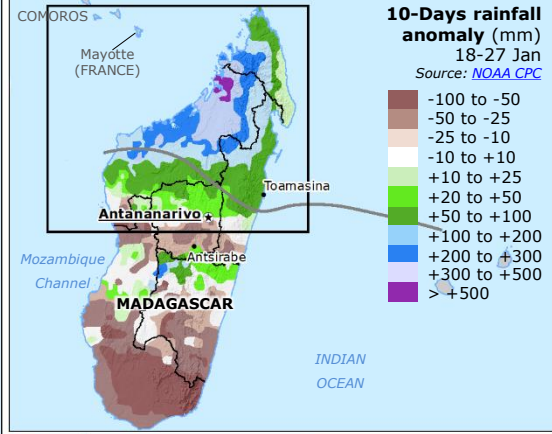

Madagascar | Floods

SITUATION OVERVIEW

- 32**
Fatalities
- 10**
Missing people
- 16,030**
Displaced people
- 116,675**
Affected people

Source: DG ECHO, BNGRC as of 25-28 Jan

Number of affected people per District

Source: BNGRC, DG ECHO, as of 25 - 28 Jan

- 30,000 – 44,769
- 10,001 - 30,000
- 5,001 - 10,000
- 2,001 - 5,000
- < 2,000

Past tropical disturbance 22 – 24 Jan
Source: [Meteo France La Réunion](#)

- Name** Most affected district
- District
- Region