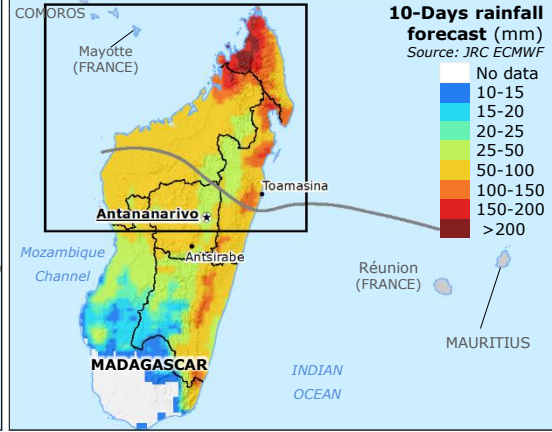

Madagascar | Floods

SITUATION OVERVIEW

- 32**
Fatalities
- 10**
Missing people
- 16,030**
Displaced people
- 116,675**
Affected people

Source: DG ECHO, BNGRC as of 25-28 Jan

Number of affected people per District

Source: BNGRC, DG ECHO, as of 25 - 28 Jan

- 30,000 – 44,769
- 10,001 - 30,000
- 5,001 - 10,000
- 2,001 - 5,000
- < 2,000

Past tropical disturbance 22 – 24 Jan
Source: [Meteo France La Réunion](#)

- Name** Most affected district
- District
- Region