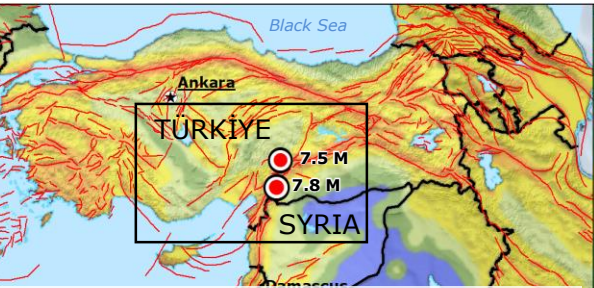

# Türkiye, Syria | Seismic activity of 6 February

**EU Response**  
as of 7 Feb at 15:00 UTC

On 6 Feb the UCPM was activated by Türkiye and the following offers of assistance have been made so far:

- MUSAR
- HUSAR
- LUSAR
- Medical Team
- EUCPT
- ERCC Liaison Officers
- TAST