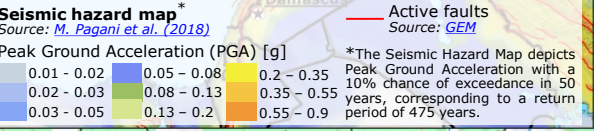

# Türkiye, Syria | Seismic activity of 6 February

**EU Response**  
as of 7 Feb at 15:00 UTC

On 6 Feb the UCPM was activated by Türkiye and the following offers of assistance have been made so far:

- MUSAR
- HUSAR
- LUSAR
- Medical Team
- EUCPT
- ERCC Liaison Officers
- TAST