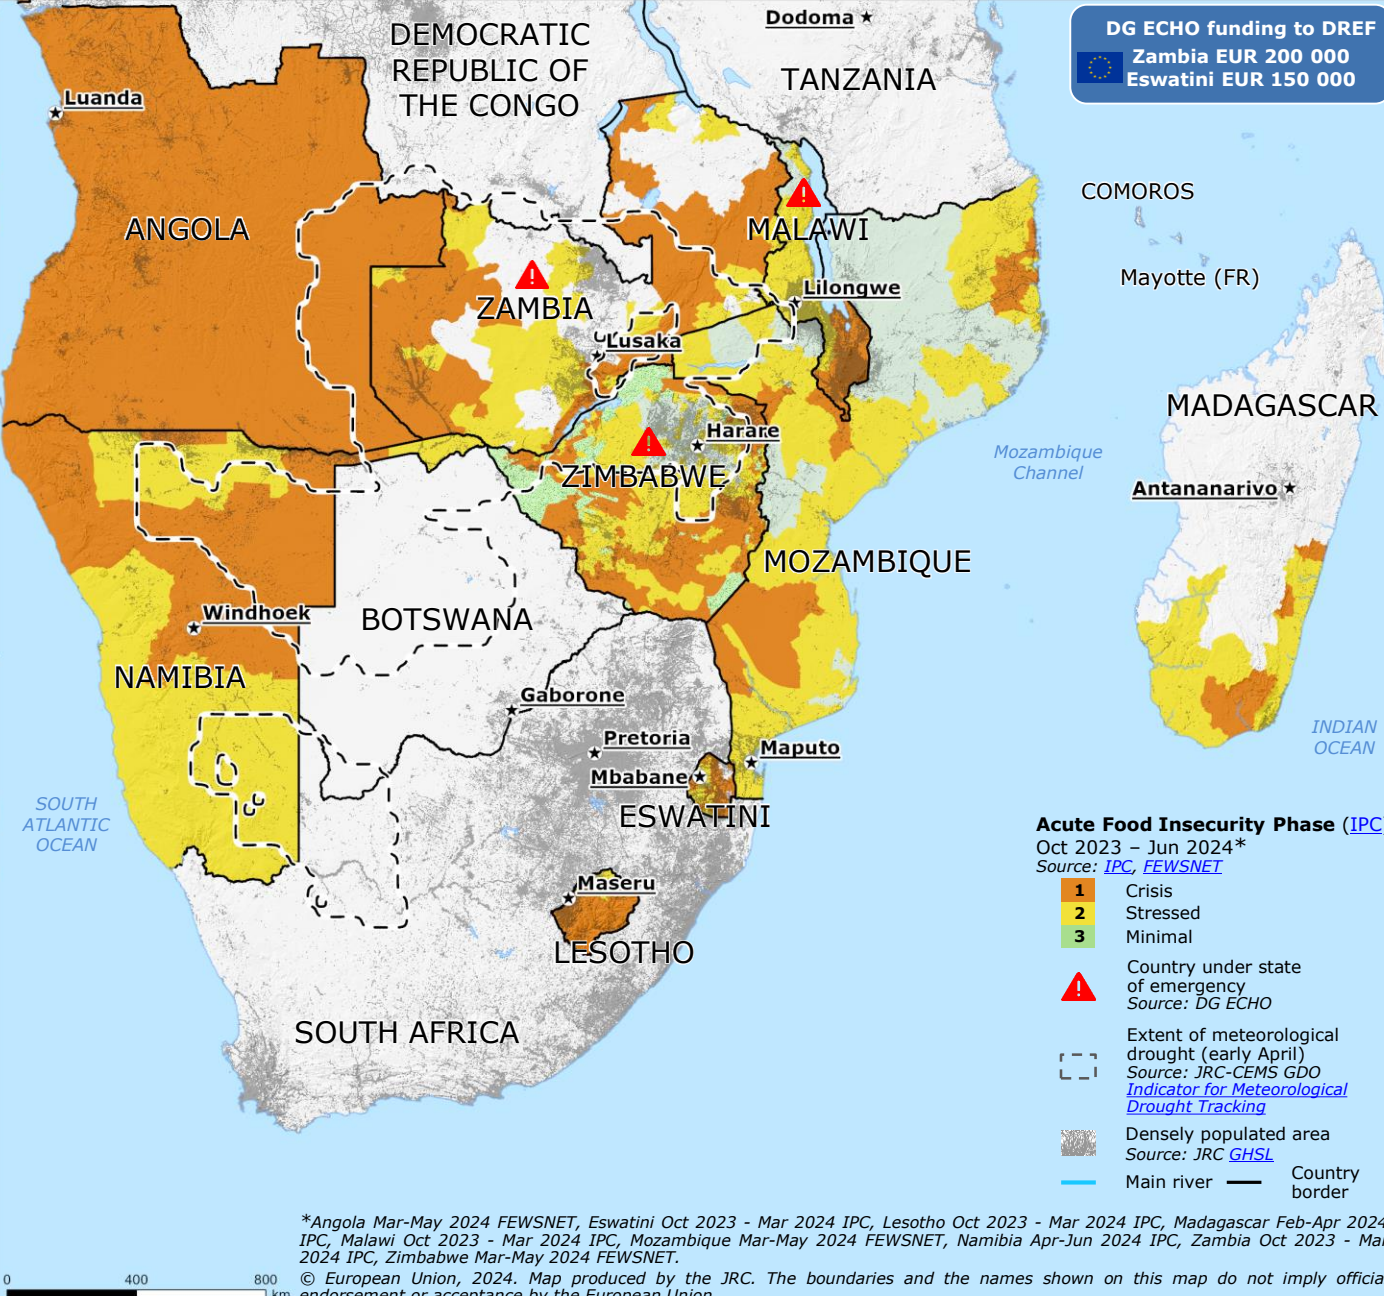

Southern Africa | Food insecurity and drought situation

More info on JRC Copernicus EMS [GDO](#) (Global Drought Observatory) Standardized Precipitation Index (SPI), Heat and Cold Wave Index (HCWI).

DG ECHO funding to DREF
Zambia EUR 200 000
Eswatini EUR 150 000

*Angola Mar-May 2024 FEWSNET, Eswatini Oct 2023 - Mar 2024 IPC, Lesotho Oct 2023 - Mar 2024 IPC, Madagascar Feb-Apr 2024 IPC, Malawi Oct 2023 - Mar 2024 IPC, Mozambique Mar-May 2024 FEWSNET, Namibia Apr-Jun 2024 IPC, Zambia Oct 2023 - Mar 2024 IPC, Zimbabwe Mar-May 2024 FEWSNET.
© European Union, 2024. Map produced by the JRC. The boundaries and the names shown on this map do not imply official endorsement or acceptance by the European Union.