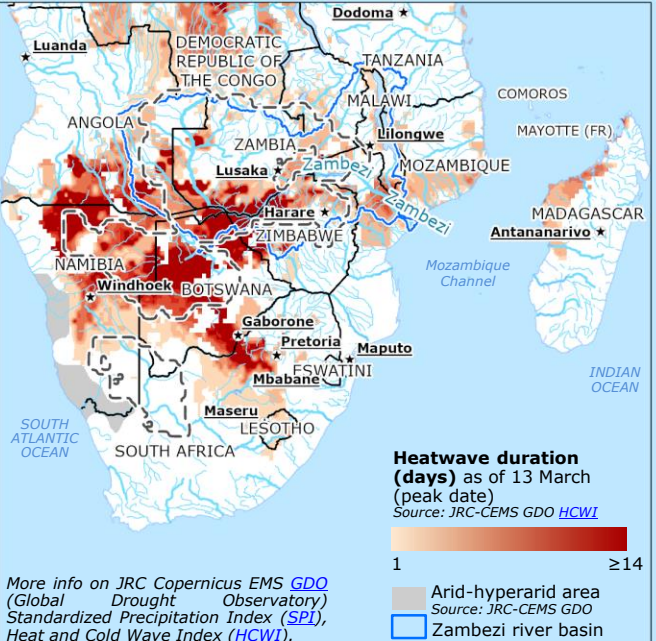

Southern Africa | Food insecurity and drought situation

More info on JRC Copernicus EMS [GDO](#) (Global Drought Observatory) Standardized Precipitation Index (SPI), Heat and Cold Wave Index (HCWI).

DG ECHO funding to DREF
Zambia EUR 200 000
Eswatini EUR 150 000

*Angola Mar-May 2024 FEWSNET, Eswatini Oct 2023 - Mar 2024 IPC, Lesotho Oct 2023 - Mar 2024 IPC, Madagascar Feb-Apr 2024 IPC, Malawi Oct 2023 - Mar 2024 IPC, Mozambique Mar-May 2024 FEWSNET, Namibia Apr-Jun 2024 IPC, Zambia Oct 2023 - Mar 2024 IPC, Zimbabwe Mar-May 2024 FEWSNET.
© European Union, 2024. Map produced by the JRC. The boundaries and the names shown on this map do not imply official endorsement or acceptance by the European Union.