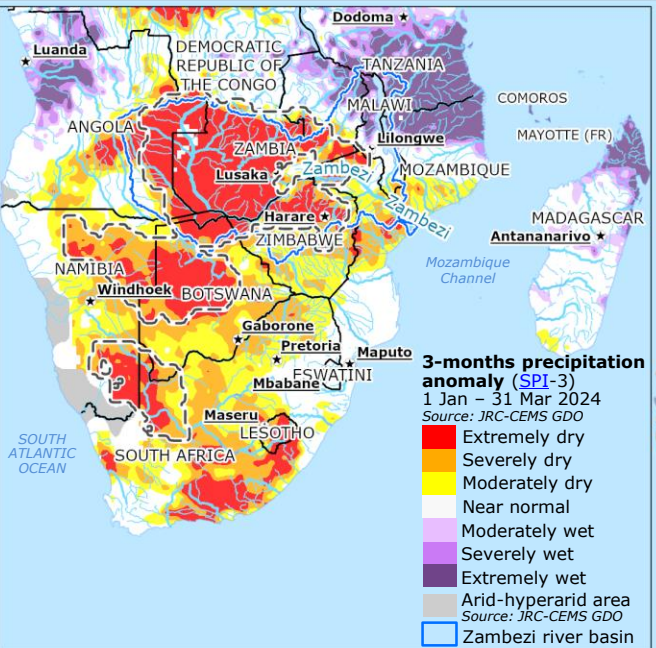

Southern Africa | Food insecurity and drought situation

More info on JRC Copernicus EMS [GDO](#) (Global Drought Observatory) Standardized Precipitation Index (SPI), Heat and Cold Wave Index (HCWI).

DG ECHO funding to DREF
Zambia EUR 200 000
Eswatini EUR 150 000

*Angola Mar-May 2024 FEWSNET, Eswatini Oct 2023 - Mar 2024 IPC, Lesotho Oct 2023 - Mar 2024 IPC, Madagascar Feb-Apr 2024 IPC, Malawi Oct 2023 - Mar 2024 IPC, Mozambique Mar-May 2024 FEWSNET, Namibia Apr-Jun 2024 IPC, Zambia Oct 2023 - Mar 2024 IPC, Zimbabwe Mar-May 2024 FEWSNET.
© European Union, 2024. Map produced by the JRC. The boundaries and the names shown on this map do not imply official endorsement or acceptance by the European Union.