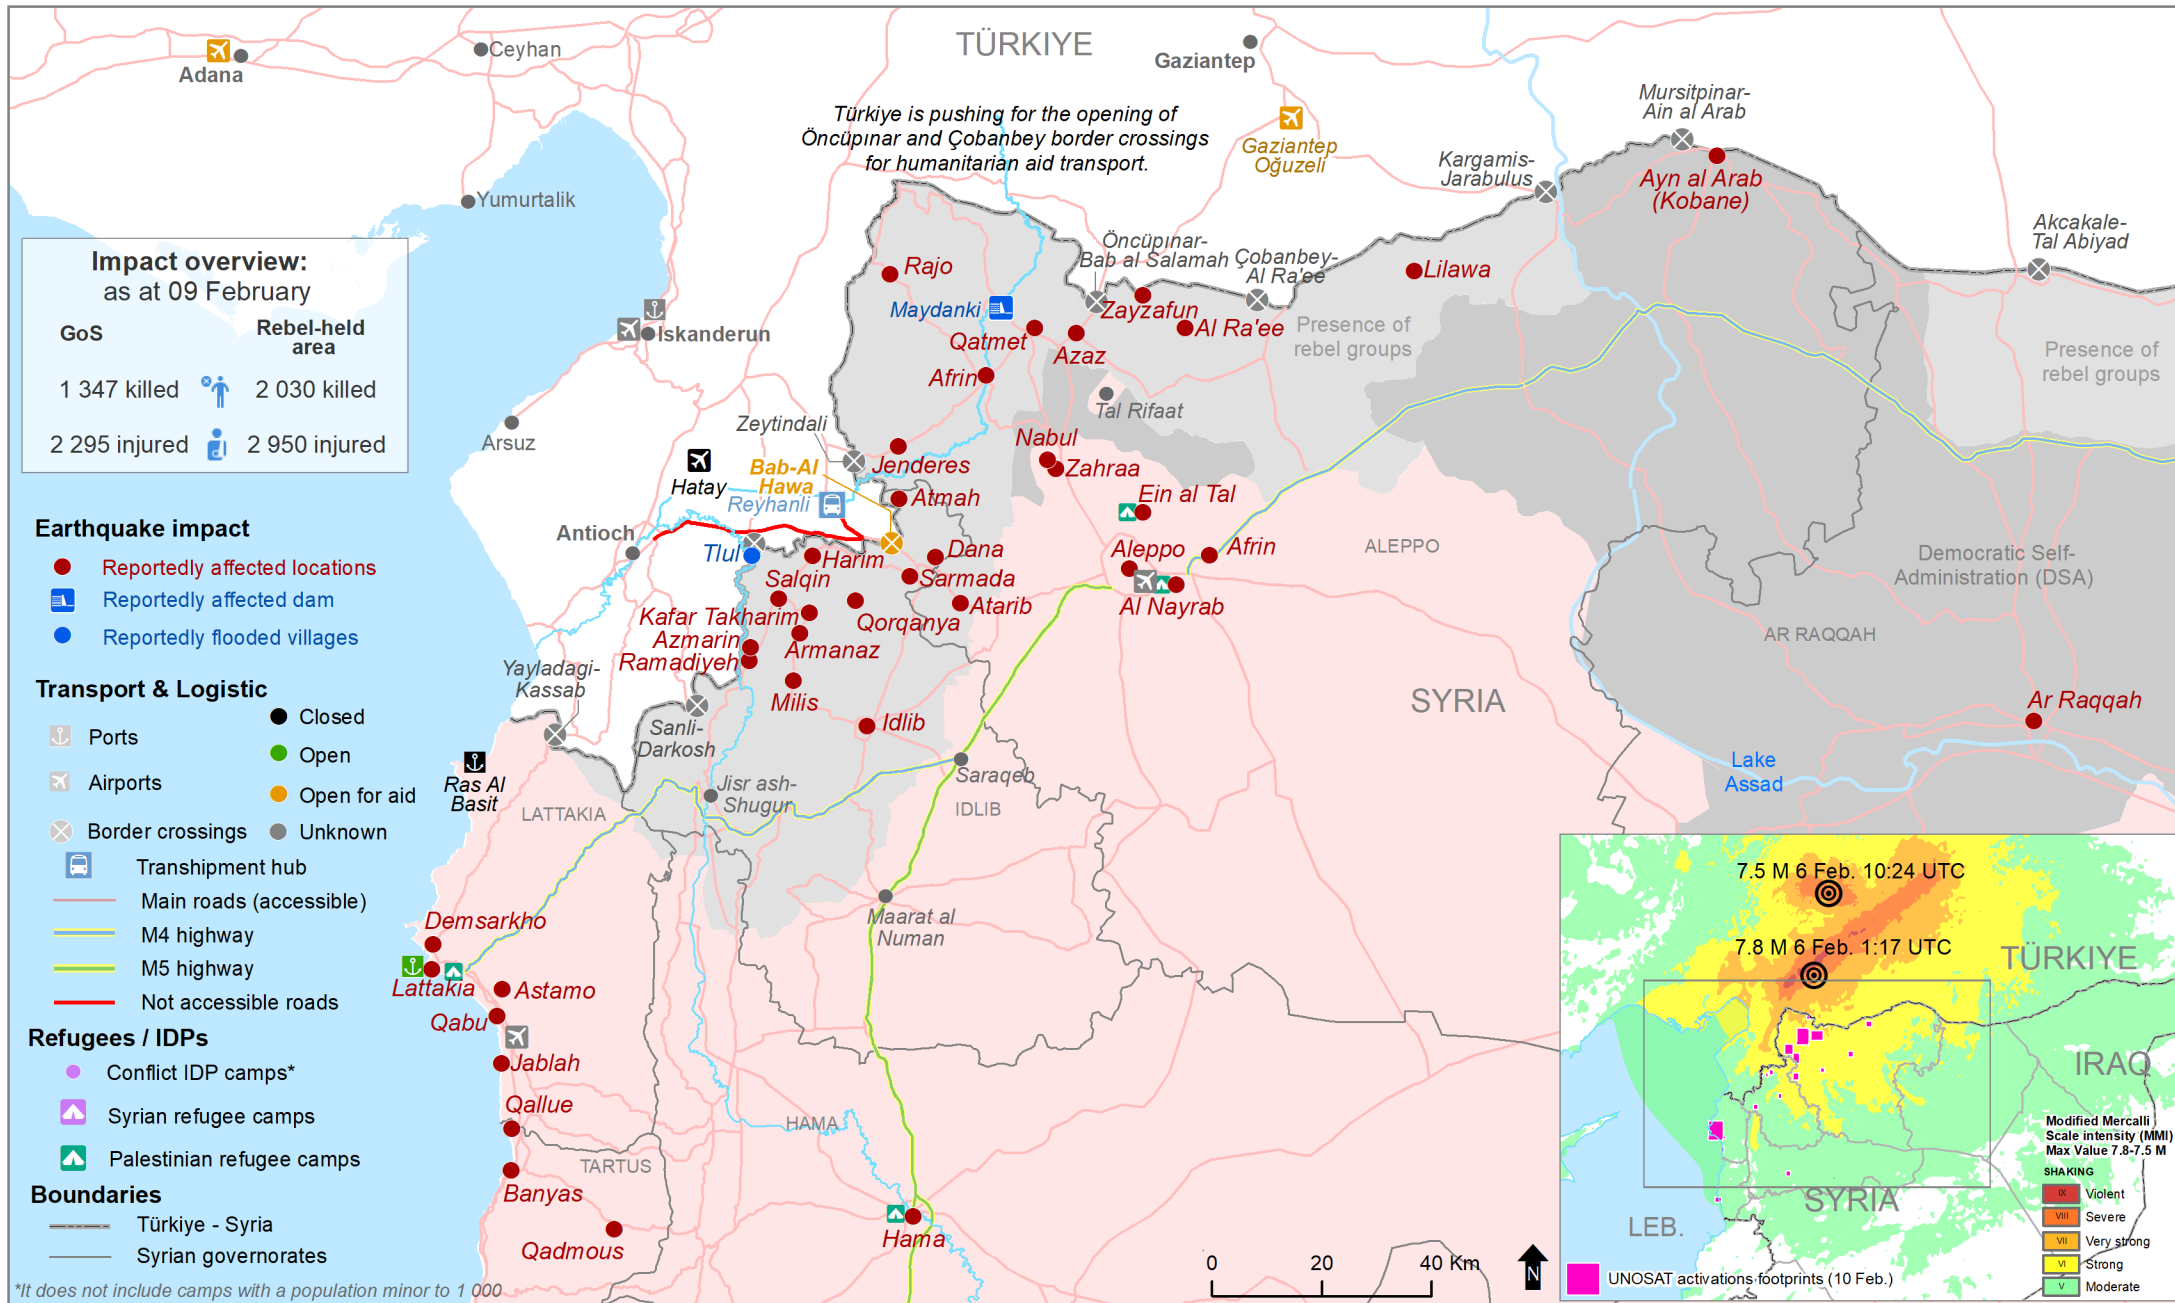

# North-Western Syria | Earthquakes – 06 February 2023

as at 10 February 16:00 UTC

Production Date: 10 February 2023

UN-OCHA, White Helmets, OSINT, Logistic Cluster, UNOSAT

Disclaimer: The information contained on the map comes from official government data and OSINT. However, not all critical information is available at the time of production due to service disruption, especially for the areas not under government control. The area of control and the Turkish operations have been drawn by the JRC using OSINT (Open Source Intelligence)

© European Commission, 2023. Reproduction is permitted provided the source is acknowledged. Map created by JRC, Map Scale 1:1,500,000 for A4 printing size