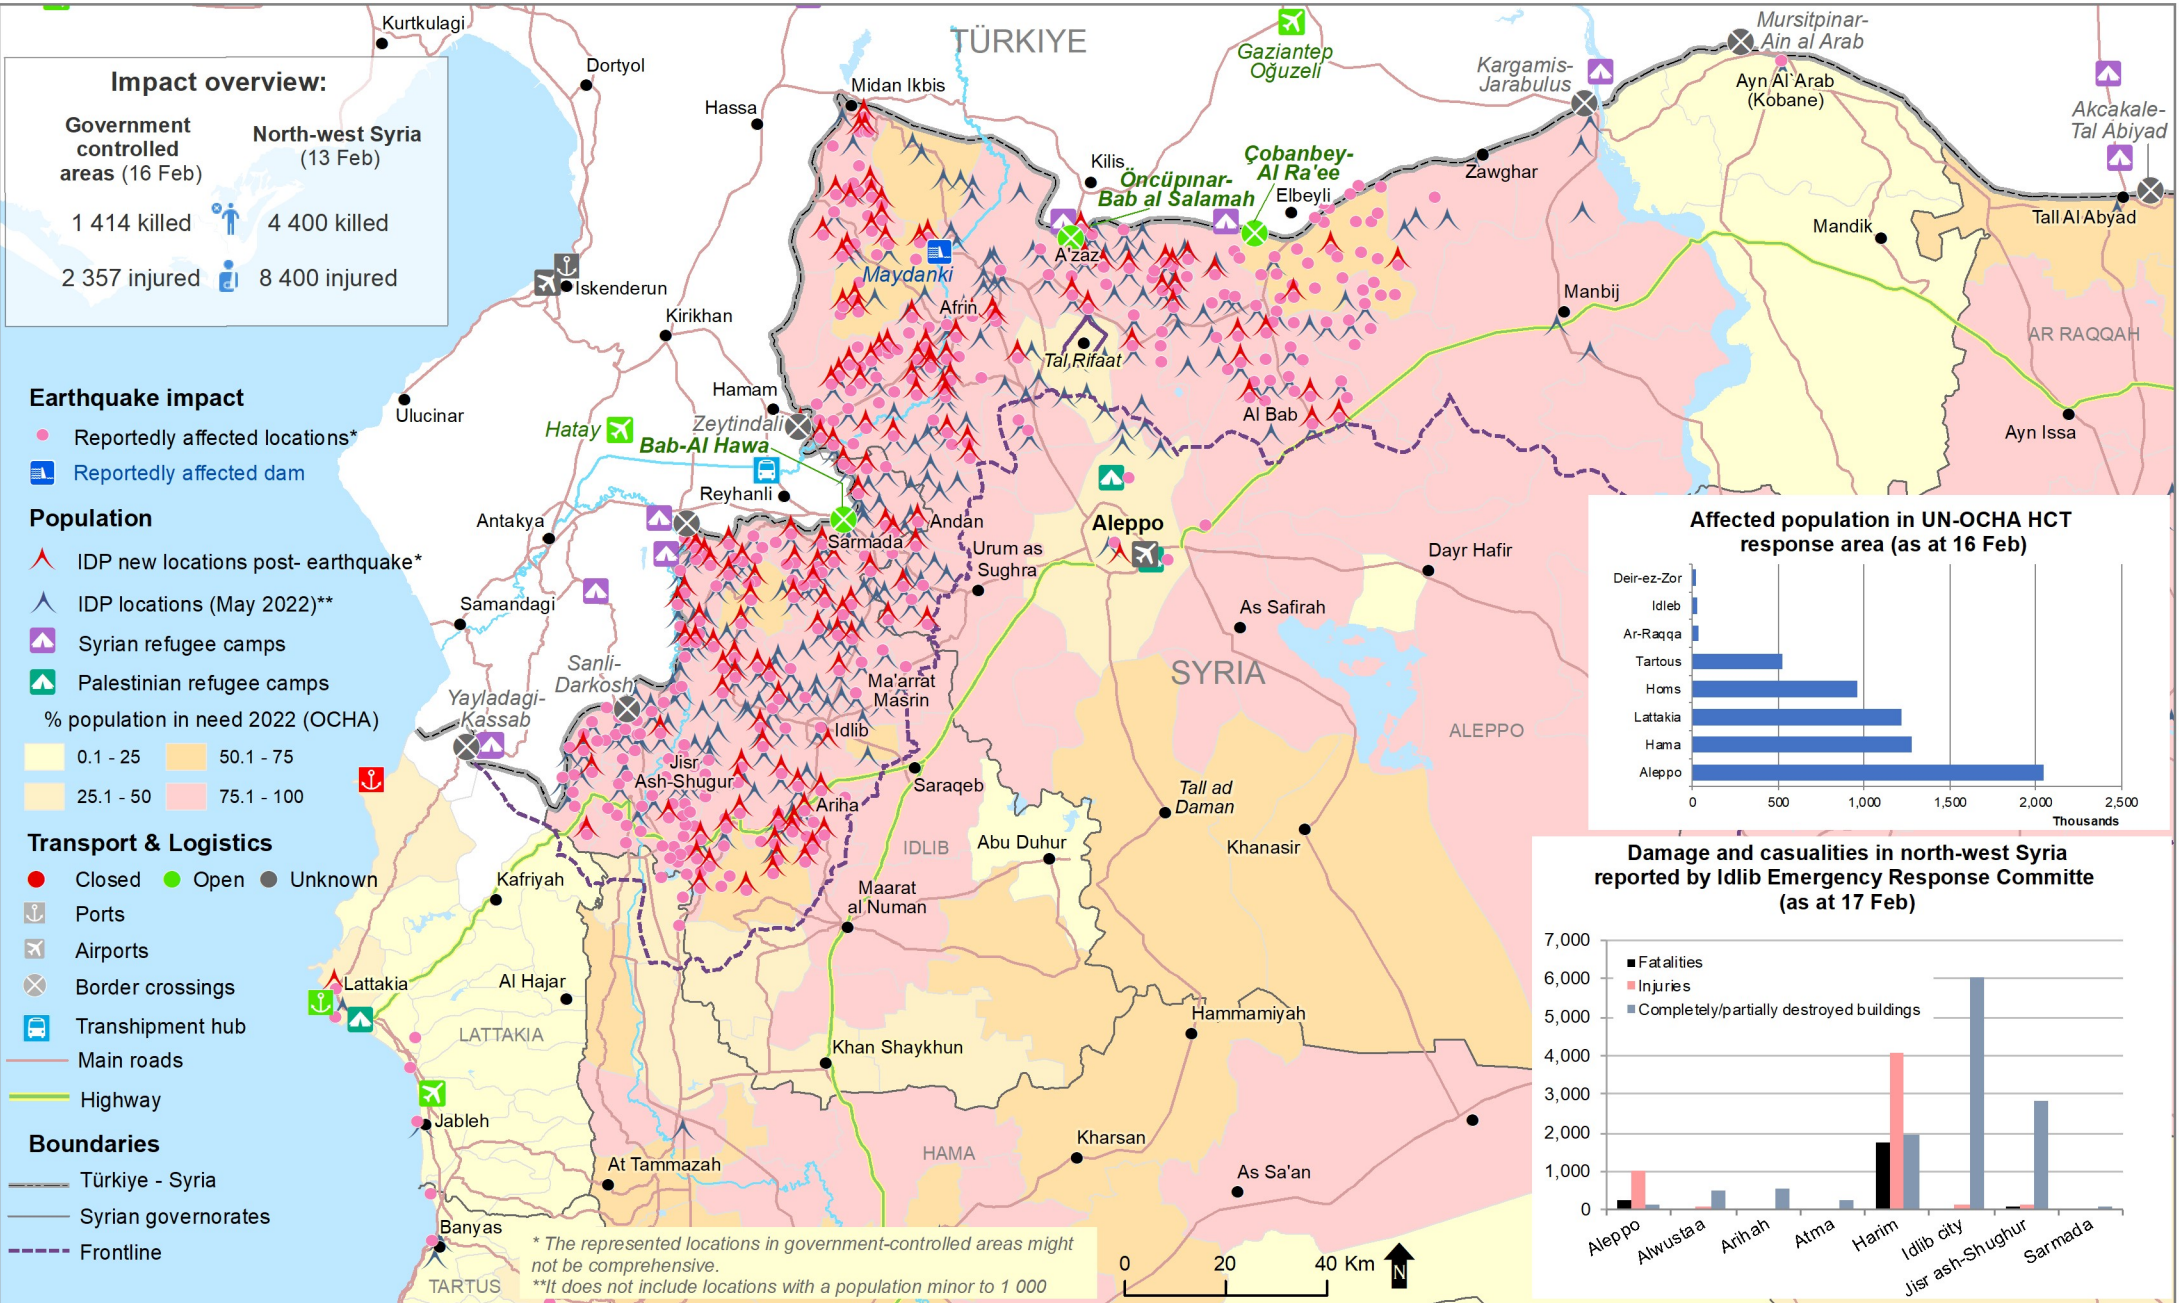

# Syria | Earthquakes – 06 February 2023

as at 17 February 14:00 UTC

Production Date: 17 February 2023

Disclaimer: The information contained on the map comes from international organisations, official government data and OSINT. However, not all critical information is available at the time of production. The information in the government controlled areas might be incomplete. The frontline has been drawn by the JRC using OSINT (Open Source Intelligence)

© European Commission, 2023. Reproduction is permitted provided the source is acknowledged. Map created by JRC, Map Scale 1:1,500,000 for A4 printing size

UN-OCHA, Reach, White Helmets, OSINT, Logistic Cluster